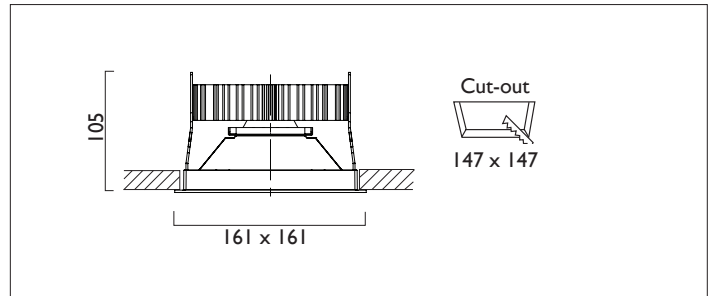

SQUARE X161 IP44

SQUARE X161 with Xicato LED recessed downlighter with deep cone reflector finished in specular silver, clear glass cover and white ceiling trim. Overall size 161 x 161mm, cut out 147 x 147mm.

Product Number	C8827/*Engine
Lamp Type	Xicato LED, Up to 3000 lumens
Reflector	Specular Silver
Beam Angle	20°
Construction	Aluminium / Steel / Glass
Ceiling Trim	White RAL 9010
IP	IP44
Control	Driver

*Light Engine Specification