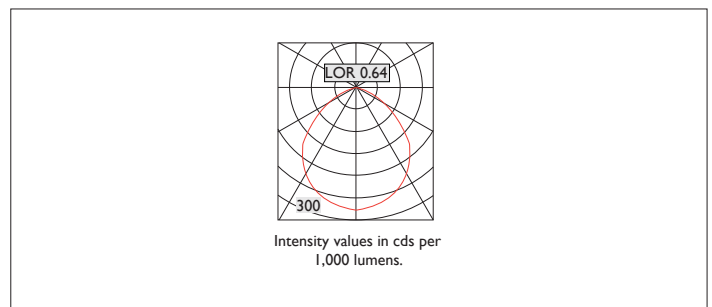

Atelier Panel LED

ATELIER 595 x 595mm low glare, recessed office luminaire.
 Metal frame construction with central microprism diffusing system, and white ceiling trim. Optics are designed to maximise efficiency with internal surface array LED. The driver enclosure is fixed to the back of the luminaire or can be remote mounted. Luminaire height 70mm. With integral driver enclosure 116mm

| | |
|----------------|----------------------------------|
| Product Number | M3310 |
| Lamp Type | HO LED 6000 lumens, 4000K, Ra>80 |
| LED (W) | 38W |
| Central Lens | Microprism |
| Construction | Steel/Plastic |
| Ceiling Trim | White (RAL 9010) |
| IP | IP20 |
| Control | 300mA Driver |