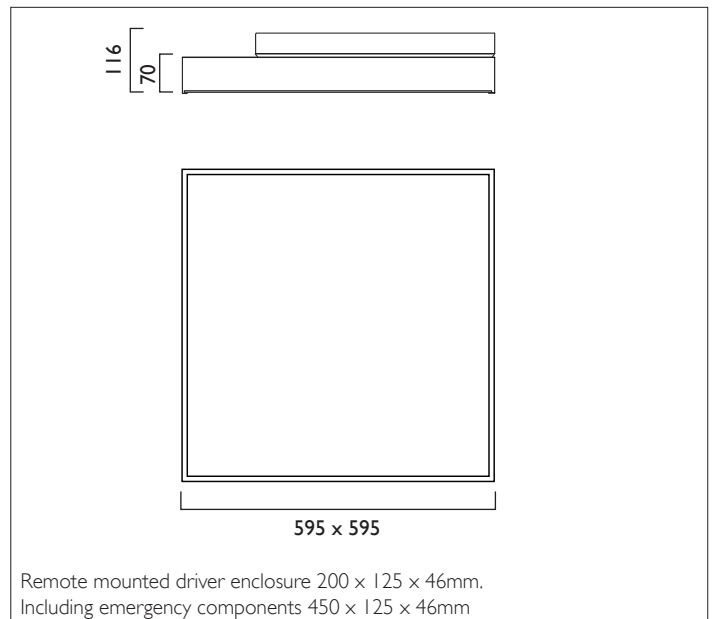

Atelier Panel LED

ATELIER 595 x 595mm low glare, recessed office luminaire.
 Metal frame construction with central microprism diffusing system, and white ceiling trim. Optics are designed to maximise efficiency with internal surface array LED. The driver enclosure is fixed to the back of the luminaire or can be remote mounted. Luminaire height 70mm. With integral driver enclosure 116mm

| | |
|----------------|----------------------------------|
| Product Number | M3310 |
| Lamp Type | HO LED 6000 lumens, 4000K, Ra>80 |
| LED (W) | 38W |
| Central Lens | Microprism |
| Construction | Steel/Plastic |
| Ceiling Trim | White (RAL 9010) |
| IP | IP20 |
| Control | 300mA Driver |