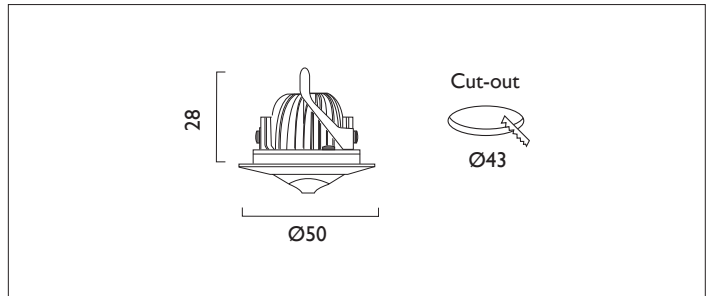

WAYLIGHT 3 CORRIDOR LENS

WAYLIGHT 3 with corridor lens, a constant current 3W white LED.
 Complete with charge LED.
 Designed to comply with all of the requirements of BS EN 60598-2-22.

Product Number	D059001960N
Lamp Type	LED,
Output	197 lumens
Construction	Aluminium / Steel
Ceiling Trim	White RAL 9010
IP	IP44