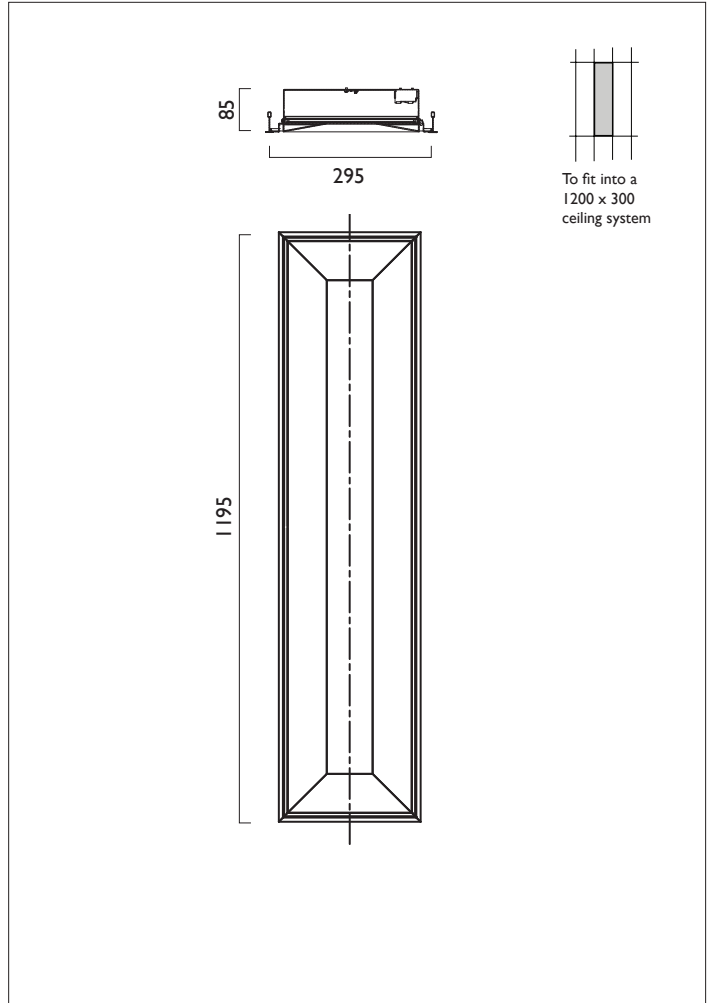

# ATELIER FRAME LED

1200X300

ATELIER FRAME LED 1200 x 300 low glare, recessed office luminaire with central satin lens panel and opal frame, and white ceiling trim (RAL 9010). To suit a 1200 x 300 suspended 'T' ceiling system.

Product Number	M1512
Lamp Type	LED 5760 lumens, 3000K, Ra>80
Current	300 mA
LED (W)	42 W
Central Lens	Satin Opal
Construction	Aluminium / Steel / Plastic
Ceiling Trim	White (RAL 9010)
IP	IP20
Control	Driver