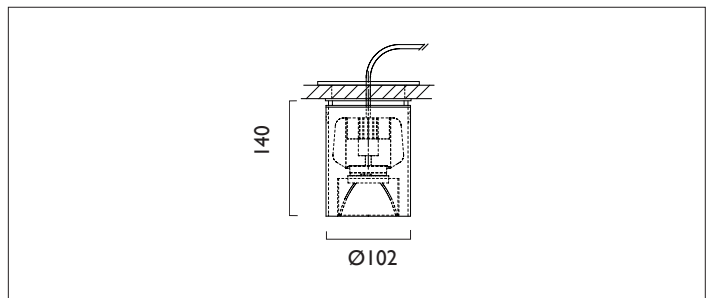

CIVIC X102

CIVIC X102 with Xicato LED surface mounted downlighter with deep cone reflector finished in specular silver, and black casing. Driver mounted remotely. Overall diameter 102mm.

For lumen output/power, colour temperature and protocols an appropriate Light Engine should also be specified.

Product Number	C9441/*Engine
Lamp Type	Xicato LED, Up to 1300 lumens
Reflector	Specular Silver
Beam Angle	40°
Construction	Aluminium / Steel
Finish	Black
IP	IP20
Control	Driver

***Light Engine Specification**

Xicato XTM1300 (720-1300 lm), 50,000 hours

Model	Beam Angle	Lumen Output (lm)	Power (W)	Beam Spread (lm/w)	Current (mA)
07A	---	720	5.6W	129	350mA
09A	---	965	8.2W	118	500mA
13A	---	1300	11.7W	111	700mA