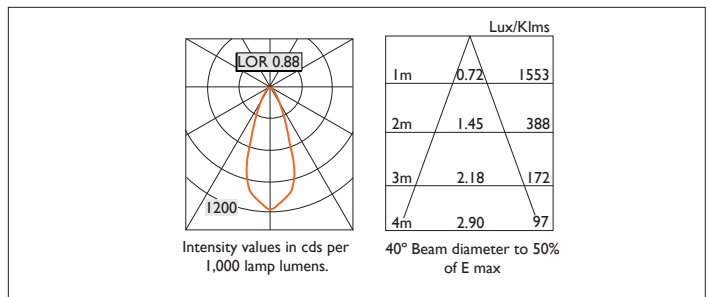

CIVIC X102

CIVIC X102 with Xicato LED surface mounted downlighter with deep cone reflector finished in specular silver, and black casing. Driver mounted remotely. Overall diameter 102mm.

For lumen output/power, colour temperature and protocols an appropriate Light Engine should also be specified.

Xicato XTM1300 (720-1300 lm), 50,000 hours

Model	Beam Angle	Lumen Output (lm)	Power (W)	Beam Spread (lm/w)	Current (mA)
07A	---	720	5.6W	129	350mA
09A	---	965	8.2W	118	500mA
13A	---	1300	11.7W	111	700mA