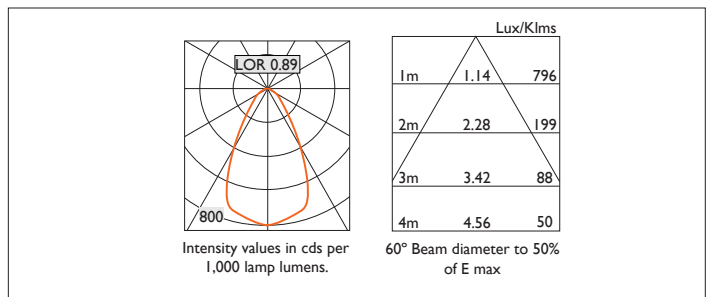

CIVIC X102

CIVIC X102 with Xicato LED surface mounted downlighter with deep cone reflector finished in specular silver, and black casing. Driver mounted remotely. Overall diameter 102mm.

For lumen output/power, colour temperature and protocols an appropriate Light Engine should also be specified.

Xicato XTM1300 (720-1300 lm), 50,000 hours

Code	Beam Angle	Lumen Output (lm)	Power (W)	Efficiency (lm/w)	Current (mA)
07A	---	720	5.6W	129	350mA
09A	---	965	8.2W	118	500mA
13A	---	1300	11.7W	111	700mA

2700K 2 }
 3000K 3 }
 3500K 4 }
 4000K 5 }