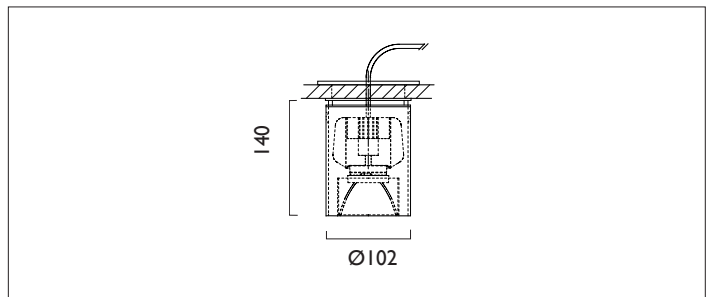

CIVIC X102

CIVIC X102 with Xicato LED surface mounted downlighter with deep cone reflector finished in specular silver, and black casing. Driver mounted remotely. Overall diameter 102mm.

For lumen output/power, colour temperature and protocols an appropriate Light Engine should also be specified.

Product Number	C9361/*Engine
Lamp Type	Xicato LED, Up to 1300 lumens
Reflector	Specular Silver
Beam Angle	60°
Construction	Aluminium / Steel
Finish	Black
IP	IP20
Control	Driver

*Light Engine Specification

Xicato XTM1300 (720-1300 lm), 50,000 hours

Code	Beam Angle	Lumen Output (lm)	Power (W)	Efficiency (lm/w)	Current (mA)
07A	---	720	5.6W	129	350mA
09A	---	965	8.2W	118	500mA
13A	---	1300	11.7W	111	700mA

2700K 2 }
 3000K 3 }
 3500K 4 }
 4000K 5 }