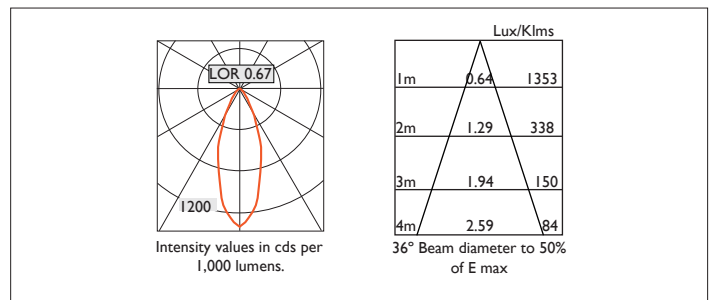

TRIMLESS VP X140

TRIMLESS VP X140 with Xicato LED visual performance and comfort recessed downlighter with lens diffuser, deep cone reflector finished in low glare, high reflectivity, diffused spectro silver. Overall diameter 140mm, cut out 156mm.

Product Number	C6308/*Engine
Lamp Type	Xicato LED, Up to 2000 lumens
Construction	Aluminium / Steel
IP	IP20
Control	Driver

*Please refer to Engine Specification Page.