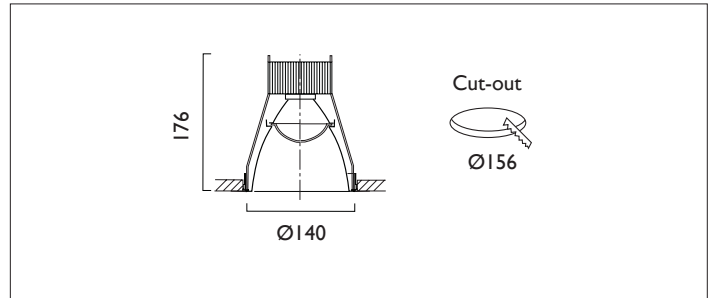

TRIMLESS VP X140

TRIMLESS VP X140 with Xicato LED visual performance and comfort recessed downlighter with lens diffuser, deep cone reflector finished in low glare, high reflectivity, diffused spectro silver. Overall diameter 140mm, cut out 156mm.

Product Number	C6308/*Engine
Lamp Type	Xicato LED, Up to 2000 lumens
Construction	Aluminium / Steel
IP	IP20
Control	Driver

*Please refer to Engine Specification Page.