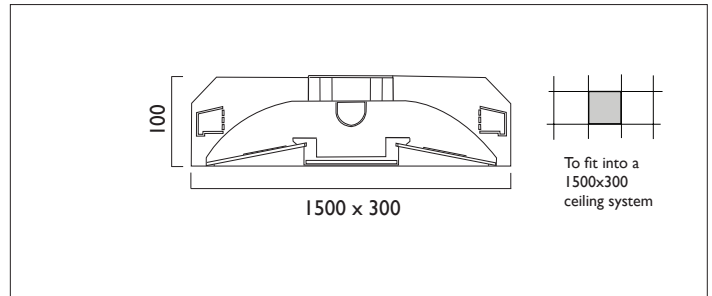

ATELIER LED

Atelier LED 1500 x 300 low glare, recessed office luminaire with central nanoprism lens, lit diffuser and white ceiling trim (RAL 9010). Overall dimension 1500 x 300mm.

Complete with standard operation driver. Dimmable drivers are available to specification: 1-10V, DSI, DALI, Leading/trailing edge.

Product Number	L7002
Lamp Type	LED 6600 lumens, 3000K, Ra>80
LED (W)	48W
Central Lens	Micropism
Construction	Aluminium / Steel / Plastic
Ceiling Trim	White (RAL 9010)
IP	IP20
Control	Driver