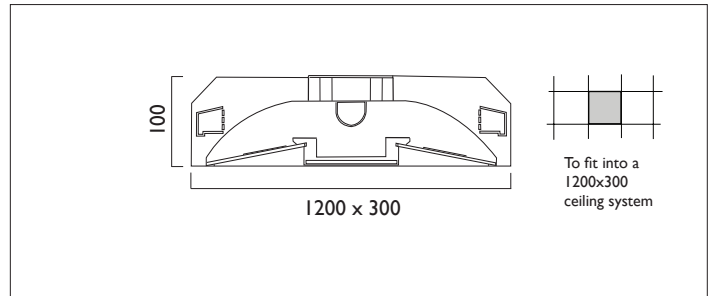

ATELIER LED

Atelier LED 1200 x 300 low glare, recessed office luminaire with central nanoprism lens, lit diffuser and white ceiling trim (RAL 9010). Overall dimension 1200 x 300mm.

Complete with standard operation driver. Dimmable drivers are available to specification: 1-10v, DSI, DALI, Leading/trailing edge.

Product Number	L6300
Lamp Type	LED 5280lumens, 4000K, Ra>80
LED (W)	31.2W
Central Lens	Micropism
Construction	Aluminium / Steel / Plastic
Ceiling Trim	White (RAL 9010)
IP	IP20
Control	Driver