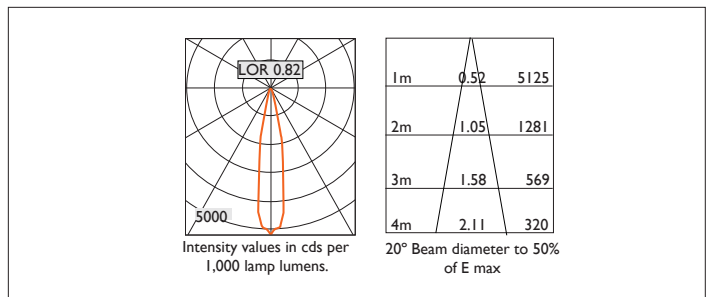

# CIVIC XI65

CIVIC XI65 Surface mounted downlighter with a choice of deep cone reflector finish and beam distribution and with black casing. Driver mounted integrally.  
Overall diameter 165mm. Height 230mm. Xicato LED.

Product Number	C9524/*Engine
Lamp Type	Xicato XTM LED, Up to 2000 lumens
Reflector	White
Beam Angle	20°
Construction	Aluminium / Steel
Finish	Black
IP	IP20
Control	Driver

Please Note: For lumen output/power, colour temperature and protocols and appropriate Light Engine should also be specified.