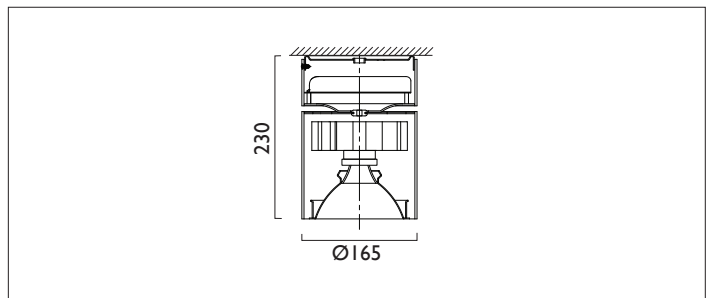

# CIVIC XI65

CIVIC XI65 Surface mounted downlighter with a choice of deep cone reflector finish and beam distribution and with black casing. Driver mounted integrally.  
Overall diameter 165mm. Height 230mm. Xicato LED.

Product Number	C9524/*Engine
Lamp Type	Xicato XTM LED, Up to 2000 lumens
Reflector	White
Beam Angle	20°
Construction	Aluminium / Steel
Finish	Black
IP	IP20
Control	Driver

Please Note: For lumen output/power, colour temperature and protocols and appropriate Light Engine should also be specified.