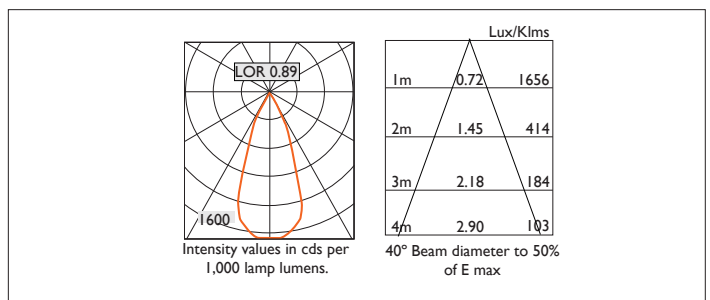

CIVIC XI65

CIVIC XI65 Surface mounted downlighter with a choice of deep cone reflector finish and beam distribution and with black casing. Driver mounted integrally. Overall diameter 165mm. Height 230mm. Xicato LED.

Product Number	C9542/*Engine
Lamp Type	Xicato XTM LED, Up to 2000 lumens
Reflector	Satin Silver
Beam Angle	40°
Construction	Aluminium / Steel
Finish	Black
IP	IP20
Control	Driver

Please Note: For lumen output/power, colour temperature and protocols and appropriate Light Engine should also be specified.