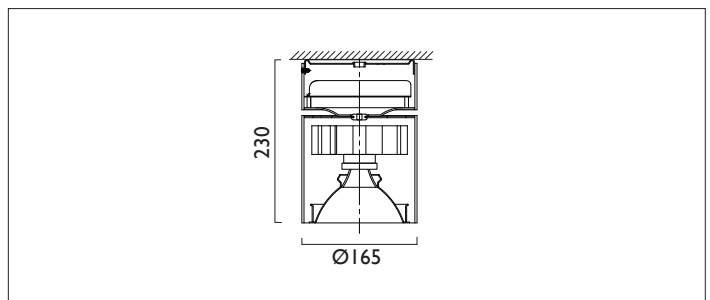

CIVIC XI65

CIVIC XI65 Surface mounted downlighter with a choice of deep cone reflector finish and beam distribution and with black casing. Driver mounted integrally. Overall diameter 165mm. Height 230mm. Xicato LED.

Product Number	C9542/*Engine
Lamp Type	Xicato XTM LED, Up to 2000 lumens
Reflector	Satin Silver
Beam Angle	40°
Construction	Aluminium / Steel
Finish	Black
IP	IP20
Control	Driver

Please Note: For lumen output/power, colour temperature and protocols and appropriate Light Engine should also be specified.