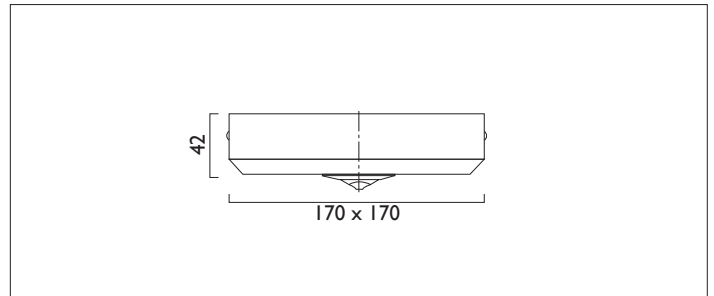

WAYLIGHT 3 SQUARE SURFACE CORRIDOR LENS

WAYLIGHT 3 SS CL surface mounted with corridor lens non maintained emergency unit with a constant current, 3W white LED. Complete with charge LED. Designed to comply with all of the requirements of BS EN 60598-2-22.

Product Number	D7590
Lamp Type	LED
Output	197 lumens
Construction	Aluminium / Steel
Finish	White RAL 9010
IP	IP20

EN 60598-1
WEE/AE0290TY