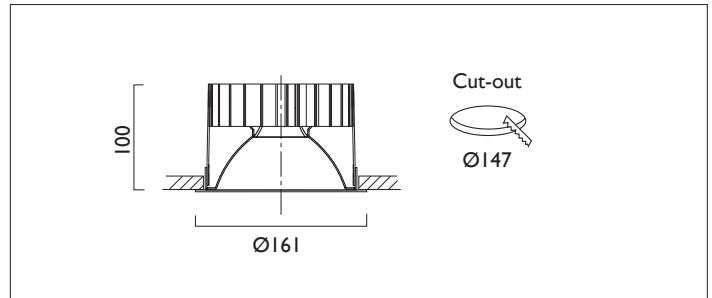

# TEMPO X161 IP44

TEMPO X161 IP44 FIXED Round recessed downlighter with standard white ceiling trim and a choice of reflector finish and beam distribution. Overall diameter 161 mm, cut out 147mm diameter. Xicato LED.

Product Number	C7222/*Engine
Lamp Type	Xicato LED, Up to 3000 lumens
Reflector	Satin Silver
Beam Angle	20°
Construction	Aluminium / Steel / Glass
Ceiling Trim	White RAL 9010
IP	IP44
Control	Driver

Please Note: For lumen output/power, colour temperature and protocols and appropriate Light Engine should also be specified.