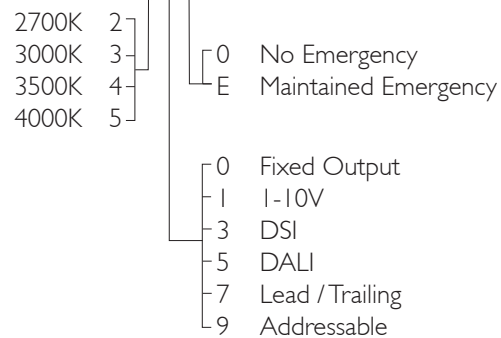

TEMPO XI61

TEMPO XI61 FIXED Round recessed downlighter with standard white ceiling trim and a choice of reflector finish and beam distribution. Overall diameter 161mm, cut out 147mm diameter. Xicato LED.

Product Number	C7161/*Engine
Lamp Type	Xicato LED, Up to 3000 lumens
Reflector	Specular Silver
Beam Angle	60°
Construction	Aluminium / Steel
Ceiling Trim	White RAL 9010
IP	IP20
Control	Driver

Please Note: For lumen output/power, colour temperature and protocols and appropriate Light Engine should also be specified.

*Light Engine Specification

Xicato XTM 50,000 hours >Ra80

11A	1105 lm	7.2W	153 lm/w	350mA
14A	1490 lm	10.6W	141 lm/w	500mA
20A	2000 lm	15.2W	131 lm/w	700mA
30A	3000 lm	25.7W	117 lm/w	1050mA

EN 60598-1
WEE/AE0290TY