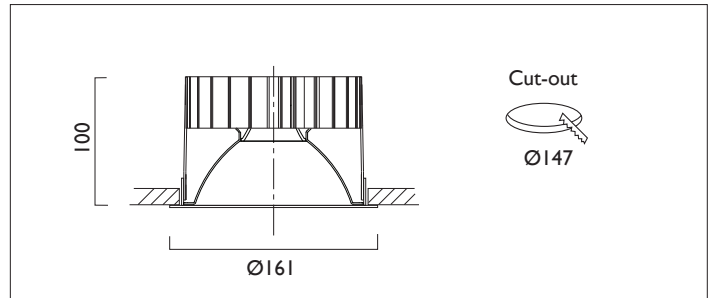

TEMPO XI61

TEMPO XI61 FIXED Round recessed downlighter with standard white ceiling trim and a choice of reflector finish and beam distribution. Overall diameter 161mm, cut out 147mm diameter. Xicato LED.

Product Number	C7161/*Engine
Lamp Type	Xicato LED, Up to 3000 lumens
Reflector	Specular Silver
Beam Angle	60°
Construction	Aluminium / Steel
Ceiling Trim	White RAL 9010
IP	IP20
Control	Driver

Please Note: For lumen output/power, colour temperature and protocols and appropriate Light Engine should also be specified.