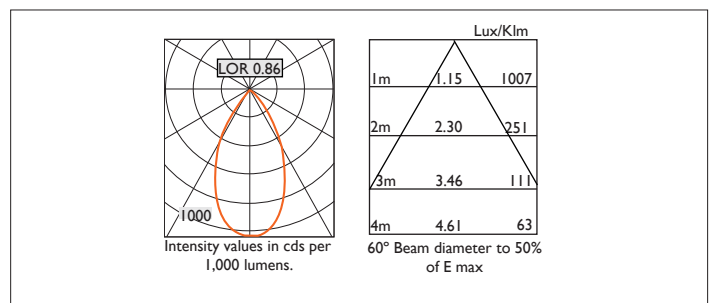

TEMPO XI61

TEMPO XI61 FIXED Round recessed downlighter with standard white ceiling trim and a choice of reflector finish and beam distribution. Overall diameter 161mm, cut out 147mm diameter. Xicato LED.

Product Number	C7161/*Engine
Lamp Type	Xicato LED, Up to 3000 lumens
Reflector	Specular Silver
Beam Angle	60°
Construction	Aluminium / Steel
Ceiling Trim	White RAL 9010
IP	IP20
Control	Driver

Please Note: For lumen output/power, colour temperature and protocols and appropriate Light Engine should also be specified.