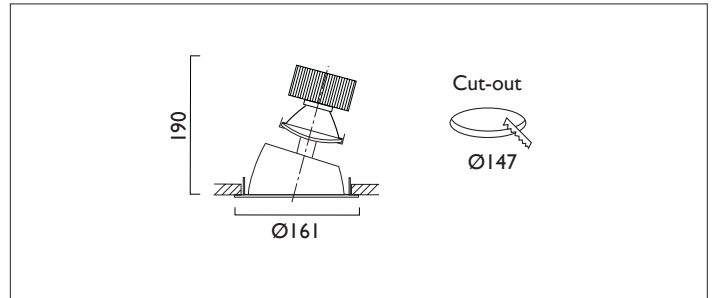

VP X161

DIRECTIONAL IP44

VP X161 DIRECTIONAL Round recessed downlighter with white ceiling trim, low glare, deep cone, diffused spectro silver reflector and lens optic. 0-28° lockable tilt, 340° rotation.
Overall diameter 161mm, cut out 147mm diameter. Xicato LED.

Product Number	C4808/*Engine
Lamp Type	Xicato LED, Up to 3000 lumens
Construction	Aluminium / Steel
Ceiling Trim	White RAL 9010
IP	IP44
Control	Driver

Please Note: For lumen output/power, colour temperature and protocols and appropriate Light Engine should also be specified.