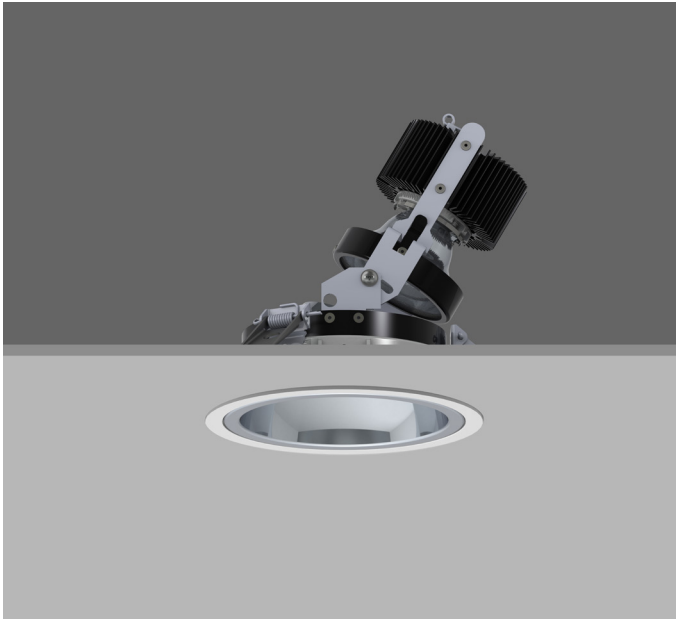

VP X161

DIRECTIONAL IP44

VP X161 DIRECTIONAL Round recessed downlighter with white ceiling trim, low glare, deep cone, diffused spectro silver reflector and lens optic. 0-28° lockable tilt, 340° rotation.
Overall diameter 161mm, cut out 147mm diameter. Xicato LED.

Product Number	C4808/*Engine
Lamp Type	Xicato LED, Up to 3000 lumens
Construction	Aluminium / Steel
Ceiling Trim	White RAL 9010
IP	IP44
Control	Driver

Please Note: For lumen output/power, colour temperature and protocols and appropriate Light Engine should also be specified.