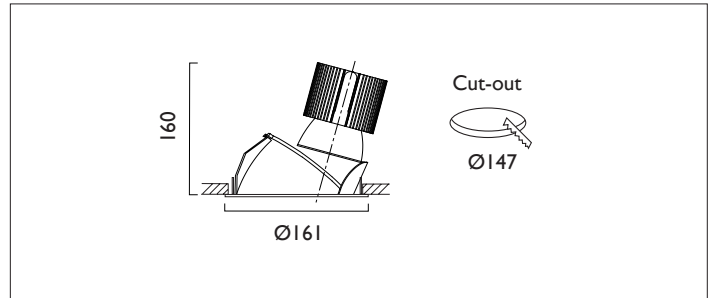

VP X161 LENS WALLWASHER

VP X161 LENS WALLWASHER Round recessed wallwasher with white ceiling trim, low glare, deep cone, diffused spectro silver reflector and lens optic.

Overall diameter 161mm, cut out 147mm diameter. Xicato LED.

Product Number	C4608/*Engine
Lamp Type	Xicato LED, Up to 3000 lumens
Construction	Aluminium / Steel
Ceiling Trim	White RAL 9010
IP	IP44
Control	Driver

Please Note: For lumen output/power, colour temperature and protocols and appropriate Light Engine should also be specified.