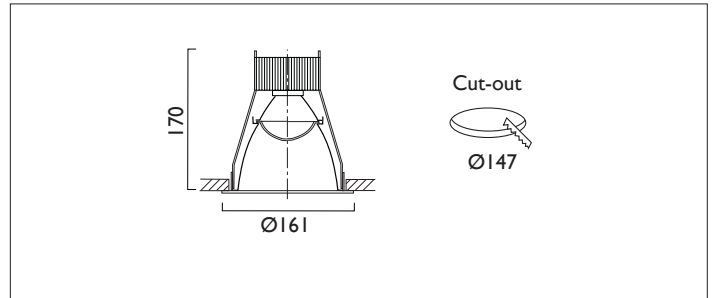

VP X161 IP44

VP X161 FIXED Round recessed downlighter with white ceiling trim, low glare, deep cone, diffused spectro silver reflector and lens optic. Overall diameter 161mm, cut out 147mm diameter. Xicato LED.

Product Number	C4208/*Engine
Lamp Type	Xicato LED, Up to 2000 lumens
Construction	Aluminium / Steel
Ceiling Trim	White RAL 9010
IP	IP44
Control	Driver

Please Note: For lumen output/power, colour temperature and protocols and appropriate Light Engine should also be specified.