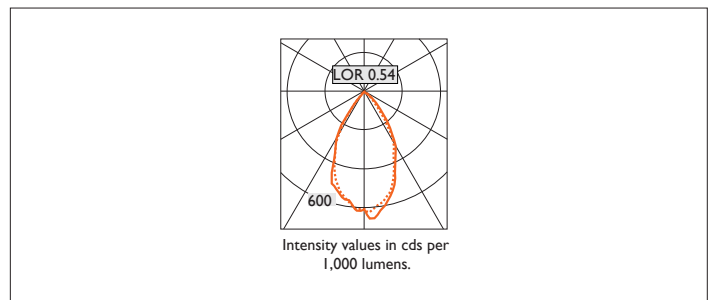

VP X143 WALLWASHER

VP X143 KICK WALLWASHER Round recessed wallwasher with white ceiling trim and low glare, deep cone, diffused spectro silver reflector and lens optic.
Overall diameter 143mm, cut out 131mm diameter. Xicato LED.