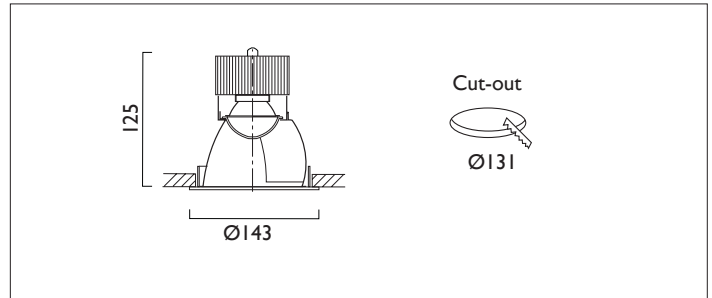

VP X143 WALLWASHER

VP X143 KICK WALLWASHER Round recessed wallwasher with white ceiling trim and low glare, deep cone, diffused spectro silver reflector and lens optic.
Overall diameter 143mm, cut out 131mm diameter. Xicato LED.

Product Number	C3108/*Engine
Lamp Type	Xicato LED, Up to 2000 lumens
Construction	Aluminium / Steel
Ceiling Trim	White RAL 9010
IP	IP20
Control	Driver

Please Note: For lumen output/power, colour temperature and protocols and appropriate Light Engine should also be specified.