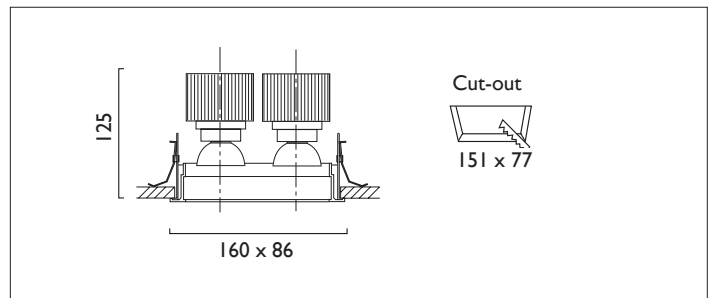

QUAD X86 DOUBLE

QUAD 86 DIRECTIONAL SQUARE OBLONG Recessed downlighter with a choice of ceiling trim, black interior finish and beam distribution. 0-30° tilt, 340° rotation. Overall dimension 86mm x 86mm, cut out 77 x 77mm. Xicato LED.

Product Number	D9720/*Engine
Lamp Type	Xicato LED, Up to 2 x 1300 lumens
Beam Angle	20°
Construction	Aluminium / Steel
Ceiling Trim	Black
IP	IP20
Control	Driver

Please Note: For lumen output/power, colour temperature and protocols and appropriate Light Engine should also be specified.