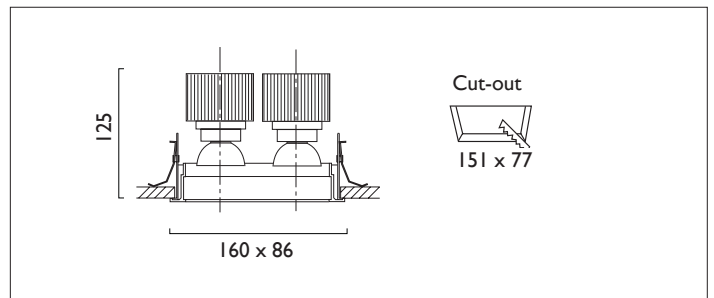

# QUAD X86 DOUBLE

QUAD 86 DIRECTIONAL SQUARE OBLONG Recessed downlighter with a choice of ceiling trim, black interior finish and beam distribution. 0-30° tilt, 340° rotation. Overall dimension 86mm x 86mm, cut out 77 x 77mm. Xicato LED.

Product Number	C2220/*Engine
Lamp Type	Xicato LED, Up to 2 x 1300 lumens
Beam Angle	20°
Construction	Aluminium / Steel
Ceiling Trim	White RAL 9010
IP	IP44
Control	Driver

EN 60598-1  
WEE/AE0290TY