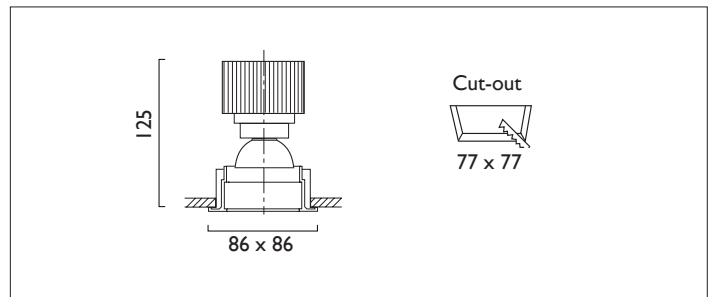

# QUAD X86

QUAD 86 DIRECTIONAL SQUARE Recessed downlighter with a choice of ceiling trim, black interior finish and beam distribution. 0-30° tilt, 340° rotation. Overall dimension 86mm x 86mm, cut out 77 x 77mm. Xicato LED.

Product Number	C1920/*Engine
Lamp Type	Xicato LED, Up to 1300 lumens
Beam Angle	20°
Construction	Aluminium / Steel
Ceiling Trim	White RAL 9010
IP	IP20
Control	Driver

Please Note: For lumen output/power, colour temperature and protocols and appropriate Light Engine should also be specified.