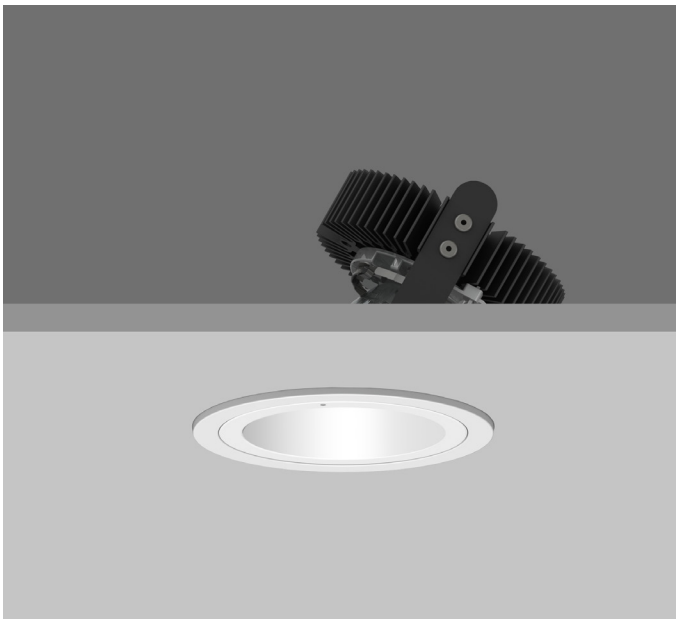

# AMBIANCE X100 DIRECTIONAL IP44

AMBIANCE X100 with Xicato LED recessed directional downlighter with deep cone reflector finished in white, with clear glass cover and white ceiling trim. Adjustable 0-30° tilt. Lockable. Overall diameter 100mm, cut out 90mm.

For lumen output/power, colour temperature and protocols an appropriate Light Engine should also be specified.

Product Number	C0624/*Light Engine
Lamp Type	Xicato LED, Up to 1300 lumens
Reflector	White
Beam Angle	20°
Construction	Aluminium / Steel / Glass
Ceiling Trim	White RAL 9010
IP	IP44
Control	Driver