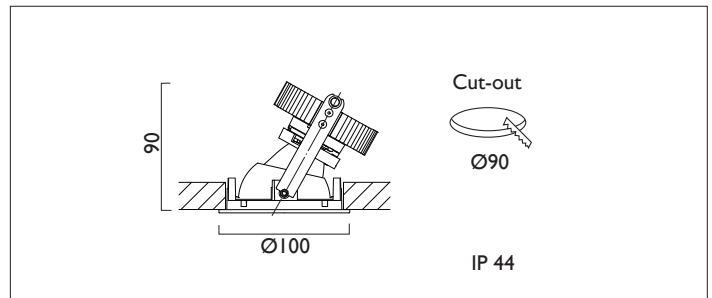

# AMBIANCE X100 DIRECTIONAL IP44

AMBIANCE X100 with Xicato LED recessed directional downlighter with deep cone reflector finished in white, with clear glass cover and white ceiling trim. Adjustable 0-30° tilt. Lockable. Overall diameter 100mm, cut out 90mm.

For lumen output/power, colour temperature and protocols an appropriate Light Engine should also be specified.

Product Number	C0624/*Light Engine
Lamp Type	Xicato LED, Up to 1300 lumens
Reflector	White
Beam Angle	20°
Construction	Aluminium / Steel / Glass
Ceiling Trim	White RAL 9010
IP	IP44
Control	Driver