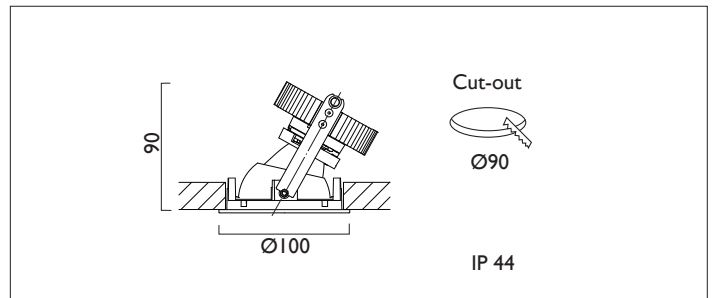

AMBIANCE X100 DIRECTIONAL IP44

AMBIANCE X100 with Xicato LED recessed directional downlighter with deep cone reflector finished in specular silver; with clear glass cover and white ceiling trim. Adjustable 0-30° tilt. Lockable. Overall diameter 100mm, cut out 90mm.

For lumen output/power, colour temperature and protocols an appropriate Light Engine should also be specified.

Product Number	C0621/*Light Engine
Lamp Type	Xicato LED, Up to 1300 lumens
Reflector	Specular Silver
Beam Angle	20°
Construction	Aluminium / Steel / Glass
Ceiling Trim	White RAL 9010
IP	IP44
Control	Driver