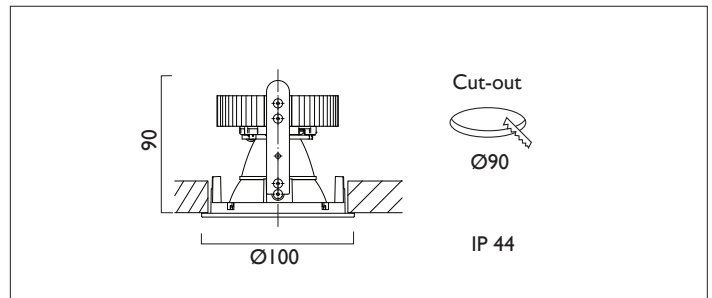

AMBIANCE X100 IP44

AMBIANCE X100 with Xicato LED recessed downlighter with deep cone reflector finished in gold, with clear glass cover and white ceiling trim. Overall diameter 100mm, cut out 90mm.

For lumen output/power, colour temperature and protocols an appropriate Light Engine should also be specified.

Product Number	C0425/*Light Engine
Lamp Type	Xicato LED, Up to 1300 lumens
Reflector	Gold
Beam Angle	20°
Construction	Aluminium / Steel / Glass
Ceiling Trim	White RAL 9010
IP	IP44
Control	Driver

Please Note: For lumen output/power, colour temperature and protocols and appropriate Light Engine should also be specified.