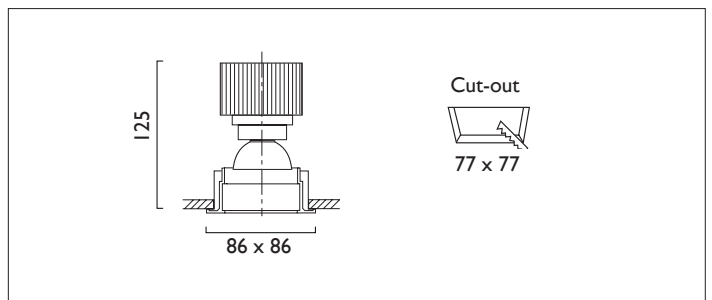

QUAD X86

QUAD 86 DIRECTIONAL SQUARE Recessed downlighter with a choice of ceiling trim, black interior finish and beam distribution. 0-30° tilt, 340° rotation. Overall dimension 86mm x 86mm, cut out 77 x 77mm. Xicato LED.

Product Number	D9540/*Engine
Lamp Type	Xicato LED, Up to 2000 lumens
Beam Angle	40°
Construction	Aluminium / Steel
Ceiling Trim	Black
IP	IP20
Control	Driver

Please Note: For lumen output/power, colour temperature and protocols and appropriate Light Engine should also be specified.