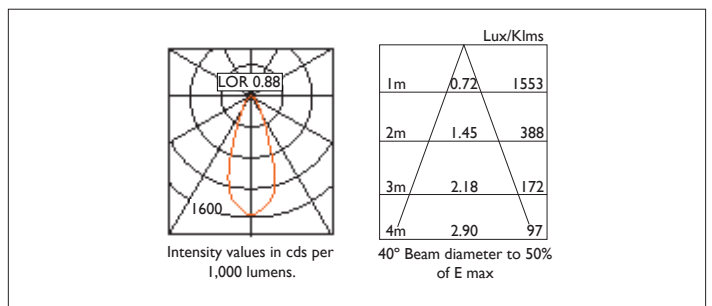

QUAD X86

QUAD 86 DIRECTIONAL SQUARE Recessed downlighter with a choice of ceiling trim, black interior finish and beam distribution. 0-30° tilt, 340° rotation. Overall dimension 86mm x 86mm, cut out 77 x 77mm. Xicato LED.

Product Number	D9540/*Engine
Lamp Type	Xicato LED, Up to 2000 lumens
Beam Angle	40°
Construction	Aluminium / Steel
Ceiling Trim	Black
IP	IP20
Control	Driver

Please Note: For lumen output/power, colour temperature and protocols and appropriate Light Engine should also be specified.

*Light Engine Specification

Xicato XTM L80 50,000 hours >Ra80

07A	720 lm	4.5W	160 lm/w	350mA
09A	965 lm	6.6W	146 lm/w	500mA
13A	1300 lm	9.5W	137 lm/w	700mA
14A	1490 lm	10.6W	141 lm/w	500mA
20A	2000 lm	15.2W	131 lm/w	700mA