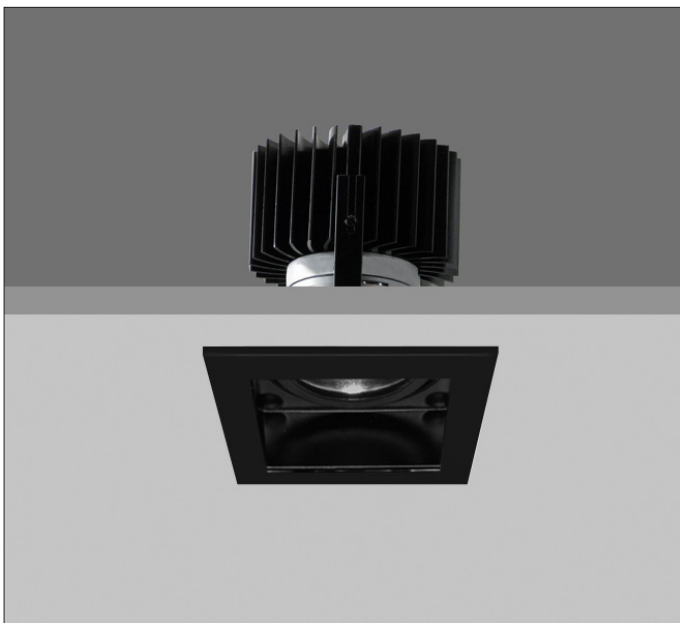

QUAD X86

QUAD 86 DIRECTIONAL SQUARE Recessed downlighter with a choice of ceiling trim, black interior finish and beam distribution. 0-30° tilt, 340° rotation. Overall dimension 86mm x 86mm, cut out 77 x 77mm. Xicato LED.

Product Number	D9540/*Engine
Lamp Type	Xicato LED, Up to 2000 lumens
Beam Angle	40°
Construction	Aluminium / Steel
Ceiling Trim	Black
IP	IP20
Control	Driver

Please Note: For lumen output/power, colour temperature and protocols and appropriate Light Engine should also be specified.