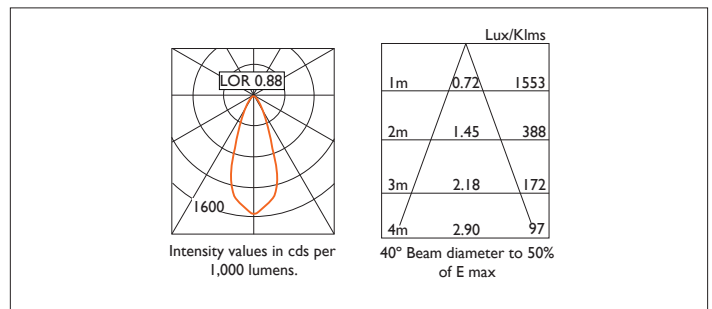

QUAD X86

QUAD 86 DIRECTIONAL SQUARE Recessed downlighter with a choice of ceiling trim, black interior finish and beam distribution. 0-30° tilt, 340° rotation. Overall dimension 86mm x 86mm, cut out 77 x 77mm. Xicato LED.

Product Number	C2040/*Engine
Lamp Type	Xicato LED, Up to 2000 lumens
Beam Angle	40°
Construction	Aluminium / Steel
Ceiling Trim	White RAL 9010
IP	IP44
Control	Driver

Please Note: For lumen output/power, colour temperature and protocols and appropriate Light Engine should also be specified.