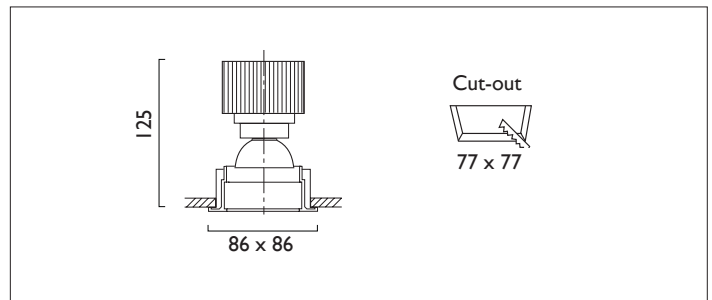

QUAD X86

QUAD 86 DIRECTIONAL SQUARE Recessed downlighter with a choice of ceiling trim, black interior finish and beam distribution. 0-30° tilt, 340° rotation. Overall dimension 86mm x 86mm, cut out 77 x 77mm. Xicato LED.

Product Number	C2040/*Engine
Lamp Type	Xicato LED, Up to 2000 lumens
Beam Angle	40°
Construction	Aluminium / Steel
Ceiling Trim	White RAL 9010
IP	IP44
Control	Driver

Please Note: For lumen output/power, colour temperature and protocols and appropriate Light Engine should also be specified.