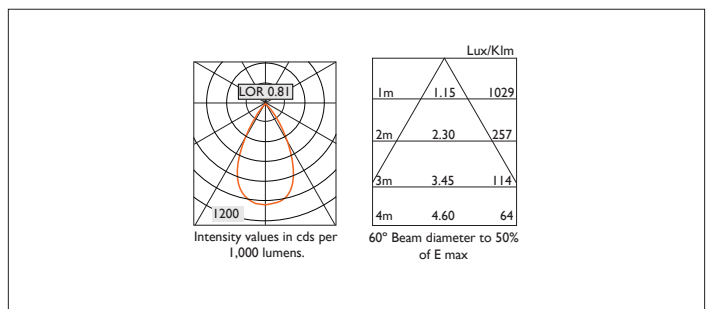

AMBIANCE LI00 DIRECTIONAL

AMBIANCE LI00 DIRECTIONAL Round recessed downlighter with standard white ceiling trim and a choice of deep cone reflector finish and beam distribution.

Overall diameter 100mm, cut out 90mm diameter.
3 Step MacAdam LED.

Product Number	CI164/*Engine
Lamp Type	3 Step MacAdam LED, Up to 1257 lumens
Reflector	White
Beam Angle	60°
Construction	Aluminium / Steel
Ceiling Trim	White RAL 9010
IP	IP20
Control	Driver

Please Note: For lumen output/power, colour temperature and protocols and appropriate Light Engine should also be specified.