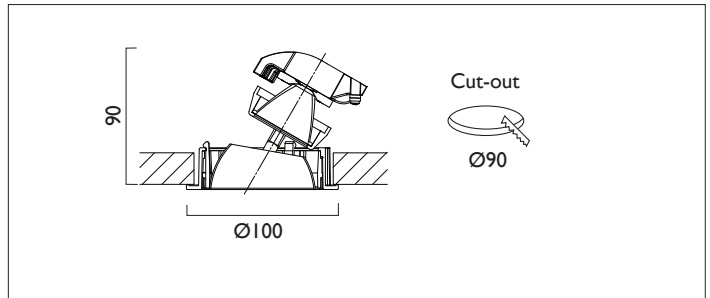

AMBIANCE LI00 DIRECTIONAL

AMBIANCE LI00 DIRECTIONAL Round recessed downlighter with standard white ceiling trim and a choice of deep cone reflector finish and beam distribution.

Overall diameter 100mm, cut out 90mm diameter.
3 Step MacAdam LED.

Product Number	CI164/*Engine
Lamp Type	3 Step MacAdam LED, Up to 1257 lumens
Reflector	White
Beam Angle	60°
Construction	Aluminium / Steel
Ceiling Trim	White RAL 9010
IP	IP20
Control	Driver

Please Note: For lumen output/power, colour temperature and protocols and appropriate Light Engine should also be specified.