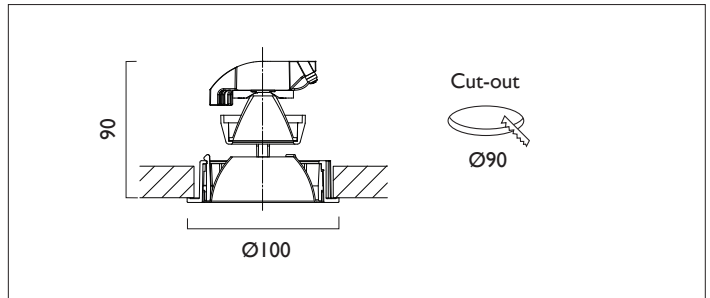

AMBIANCE LI00

AMBIANCE LI00 FIXED Round recessed downlighter with standard white ceiling trim and a choice of deep cone reflector finish and beam distribution. Overall diameter 100mm, cut out 90mm diameter. 3 Step MacAdam LED.

Product Number	C0935/*Engine
Lamp Type	3 Step MacAdam LED, Up to 1257 lumens
Reflector	Gold
Beam Angle	24°
Construction	Aluminium / Steel
Ceiling Trim	White RAL 9010
IP	IP20
Control	Driver

Please Note: For lumen output/power, colour temperature and protocols and appropriate Light Engine should also be specified.