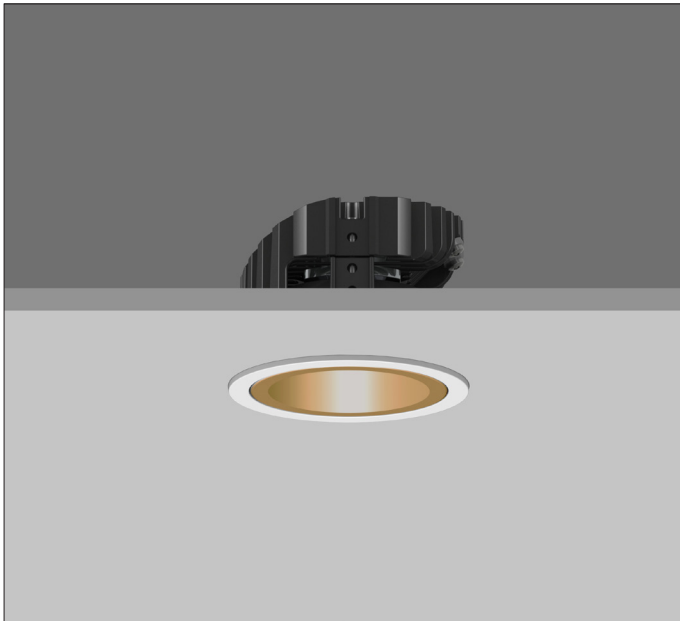

AMBIANCE LI00

AMBIANCE LI00 FIXED Round recessed downlighter with standard white ceiling trim and a choice of deep cone reflector finish and beam distribution. Overall diameter 100mm, cut out 90mm diameter. 3 Step MacAdam LED.

Product Number	C0935/*Engine
Lamp Type	3 Step MacAdam LED, Up to 1257 lumens
Reflector	Gold
Beam Angle	24°
Construction	Aluminium / Steel
Ceiling Trim	White RAL 9010
IP	IP20
Control	Driver

Please Note: For lumen output/power, colour temperature and protocols and appropriate Light Engine should also be specified.

*Light Engine Specification
3 STEP MacADAM 50,000 hours >Ra80

090	---	904 lm	6.2W	145lm/W	180mA
100	---	1084 lm	7.8W	128lm/W	220mA
120	---	1257 lm	9.3W	129lm/W	260mA

2700K	2	0	No Emergency
3000K	3	E	Maintained Emergency
4000K	5	0	Fixed Non Dimmable
		1	1-10V
		5	DALI
		7	Lead / Trailing
		9	Addressable Inverter & Driver
		E	Maintained Emergency