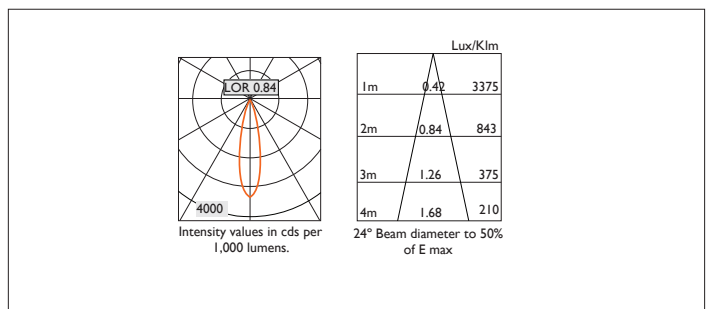

AMBIANCE LI00

AMBIANCE LI00 FIXED Round recessed downlighter with standard white ceiling trim and a choice of deep cone reflector finish and beam distribution. Overall diameter 100mm, cut out 90mm diameter. 3 Step MacAdam LED.

Product Number	C0935/*Engine
Lamp Type	3 Step MacAdam LED, Up to 1257 lumens
Reflector	Gold
Beam Angle	24°
Construction	Aluminium / Steel
Ceiling Trim	White RAL 9010
IP	IP20
Control	Driver

Please Note: For lumen output/power, colour temperature and protocols and appropriate Light Engine should also be specified.