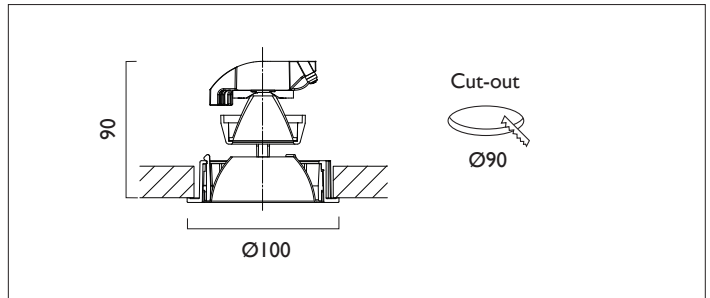

# AMBIANCE LI00

AMBIANCE LI00 FIXED Round recessed downlighter with standard white ceiling trim and a choice of deep cone reflector finish and beam distribution. Overall diameter 100mm, cut out 90mm diameter. 3 Step MacAdam LED.

Product Number	C0932/*Engine
Lamp Type	3 Step MacAdam LED, Up to 1257 lumens
Reflector	Satin Silver
Beam Angle	24°
Construction	Aluminium / Steel
Ceiling Trim	White RAL 9010
IP	IP20
Control	Driver

Please Note: For lumen output/power, colour temperature and protocols and appropriate Light Engine should also be specified.