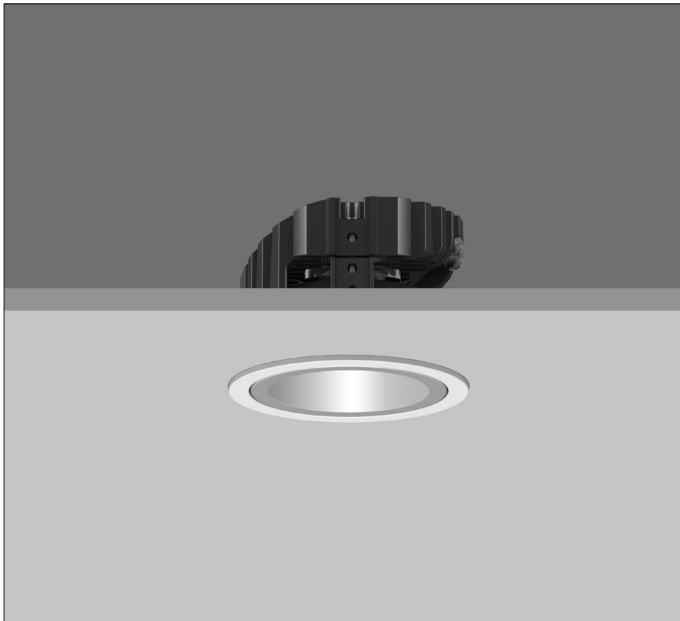

# AMBIANCE LI00

AMBIANCE LI00 FIXED Round recessed downlighter with standard white ceiling trim and a choice of deep cone reflector finish and beam distribution. Overall diameter 100mm, cut out 90mm diameter. 3 Step MacAdam LED.

Product Number	C0932/*Engine
Lamp Type	3 Step MacAdam LED, Up to 1257 lumens
Reflector	Satin Silver
Beam Angle	24°
Construction	Aluminium / Steel
Ceiling Trim	White RAL 9010
IP	IP20
Control	Driver

Please Note: For lumen output/power, colour temperature and protocols and appropriate Light Engine should also be specified.

\*Light Engine Specification  
3 STEP MacADAM L80 hours >Ra80

090	---	904 lm	6.2W	145lm/W	180mA
100	---	1084 lm	7.8W	128lm/W	220mA
120	---	1257 lm	9.3W	129lm/W	260mA

2700K	2	0	No Emergency
3000K	3	E	Maintained Emergency
4000K	5	0	Fixed Non Dimmable
		1	1-10V
		5	DALI
		7	Lead / Trailing
		9	Addressable Inverter & Driver
		E	Maintained Emergency