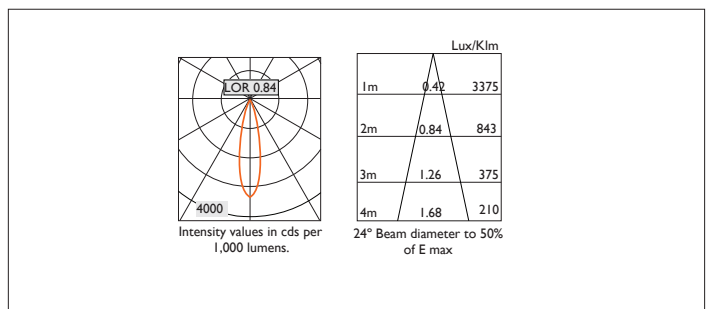

# AMBIANCE LI00

AMBIANCE LI00 FIXED Round recessed downlighter with standard white ceiling trim and a choice of deep cone reflector finish and beam distribution. Overall diameter 100mm, cut out 90mm diameter. 3 Step MacAdam LED.

Product Number	C0932/*Engine
Lamp Type	3 Step MacAdam LED, Up to 1257 lumens
Reflector	Satin Silver
Beam Angle	24°
Construction	Aluminium / Steel
Ceiling Trim	White RAL 9010
IP	IP20
Control	Driver

Please Note: For lumen output/power, colour temperature and protocols and appropriate Light Engine should also be specified.