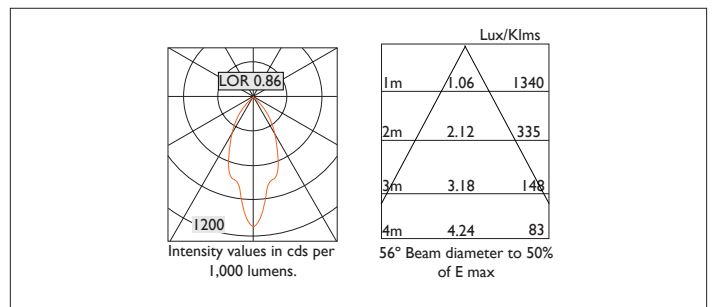

Ambiance L73 Directional

AMBIANCE L73 DIRECTIONAL Round recessed downlighter with standard white ceiling trim and a choice of deep cone reflector finish and beam distribution. 0-25° tilt. Overall diameter 73mm, cut out 67mm diameter. 3 Step MacAdam LED.

| | |
|----------------|------------------------------------|
| Product Number | C0268/*Engine |
| Lamp Type | 3 Step MacAdam LED, Up to 1084 lms |
| Reflector | Spectro Silver |
| Beam Angle | 56° |
| Construction | Aluminium / Steel |
| Ceiling Trim | White RAL 9010 |
| IP | IP20 |
| Control | Driver |