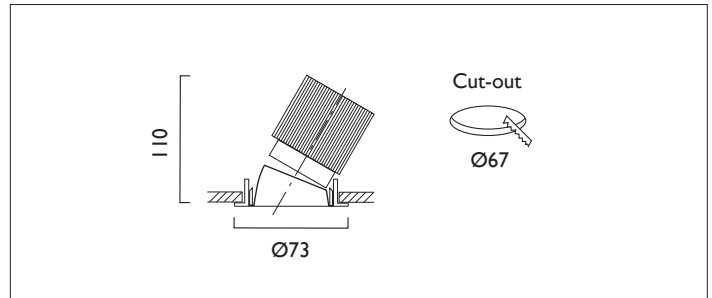

Ambiance L73 Directional

AMBIANCE L73 DIRECTIONAL Round recessed downlighter with standard white ceiling trim and a choice of deep cone reflector finish and beam distribution. 0-25° tilt. Overall diameter 73mm, cut out 67mm diameter. 3 Step MacAdam LED.

| | |
|----------------|------------------------------------|
| Product Number | C0268/*Engine |
| Lamp Type | 3 Step MacAdam LED, Up to 1084 lms |
| Reflector | Spectro Silver |
| Beam Angle | 56° |
| Construction | Aluminium / Steel |
| Ceiling Trim | White RAL 9010 |
| IP | IP20 |
| Control | Driver |