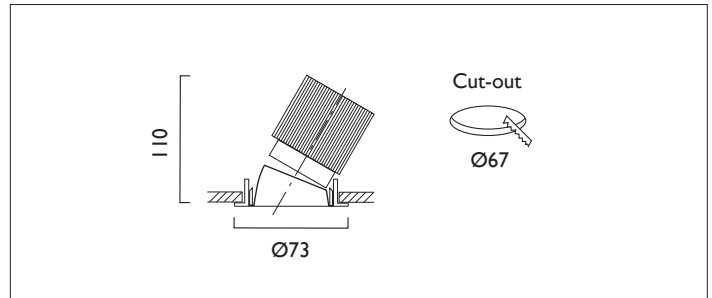

Ambiance L73 Directional

AMBIANCE L73 DIRECTIONAL Round recessed downlighter with standard white ceiling trim and a choice of deep cone reflector finish and beam distribution. 0-25° tilt. Overall diameter 73mm, cut out 67mm diameter. 3 Step MacAdam LED.

Product Number	C0265/*Engine
Lamp Type	3 Step MacAdam LED, Up to 1084 lms
Reflector	Gold
Beam Angle	56°
Construction	Aluminium / Steel
Ceiling Trim	White RAL 9010
IP	IP20
Control	Driver

Please Note: For lumen output/power, colour temperature and protocols and appropriate Light Engine should also be specified.