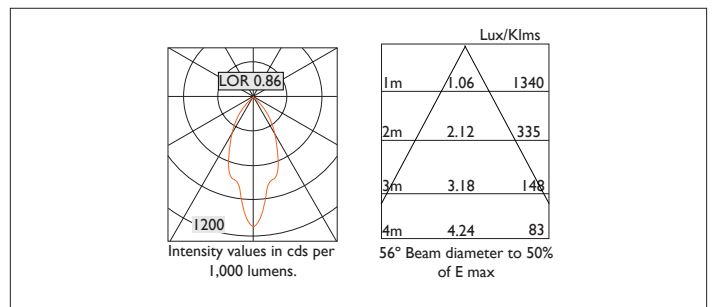

Ambiance L73 Directional

AMBIANCE L73 DIRECTIONAL Round recessed downlighter with standard white ceiling trim and a choice of deep cone reflector finish and beam distribution. 0-25° tilt. Overall diameter 73mm, cut out 67mm diameter. 3 Step MacAdam LED.

Product Number	C0265/*Engine
Lamp Type	3 Step MacAdam LED, Up to 1084 lms
Reflector	Gold
Beam Angle	56°
Construction	Aluminium / Steel
Ceiling Trim	White RAL 9010
IP	IP20
Control	Driver

Please Note: For lumen output/power, colour temperature and protocols and appropriate Light Engine should also be specified.