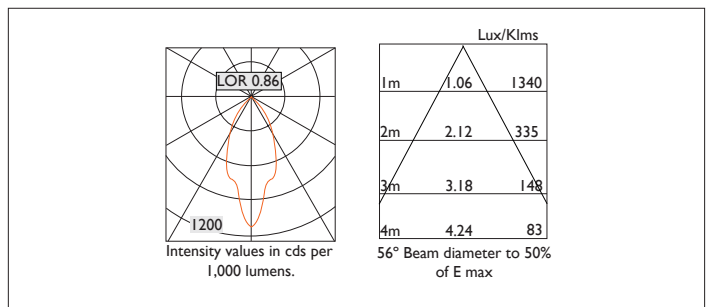

# Ambiance L73 Directional

AMBIANCE L73 DIRECTIONAL Round recessed downlighter with standard white ceiling trim and a choice of deep cone reflector finish and beam distribution. 0-25° tilt. Overall diameter 73mm, cut out 67mm diameter. 3 Step MacAdam LED.

Product Number	C0264/*Engine
Lamp Type	3 Step MacAdam LED, Up to 1084 lms
Reflector	White
Beam Angle	56°
Construction	Aluminium / Steel
Ceiling Trim	White RAL 9010
IP	IP20
Control	Driver

Please Note: For lumen output/power, colour temperature and protocols and appropriate Light Engine should also be specified.