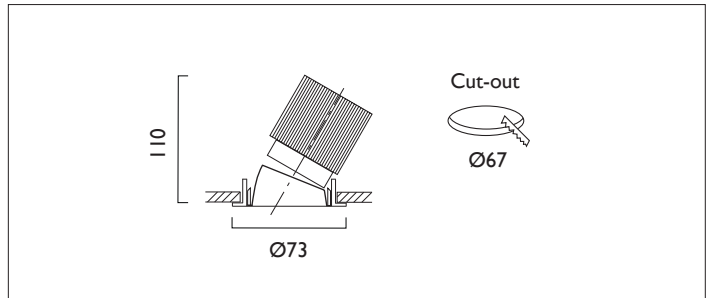

# Ambiance L73 Directional

AMBIANCE L73 DIRECTIONAL Round recessed downlighter with standard white ceiling trim and a choice of deep cone reflector finish and beam distribution. 0-25° tilt. Overall diameter 73mm, cut out 67mm diameter. 3 Step MacAdam LED.

Product Number	C0264/*Engine
Lamp Type	3 Step MacAdam LED, Up to 1084 lms
Reflector	White
Beam Angle	56°
Construction	Aluminium / Steel
Ceiling Trim	White RAL 9010
IP	IP20
Control	Driver

Please Note: For lumen output/power, colour temperature and protocols and appropriate Light Engine should also be specified.