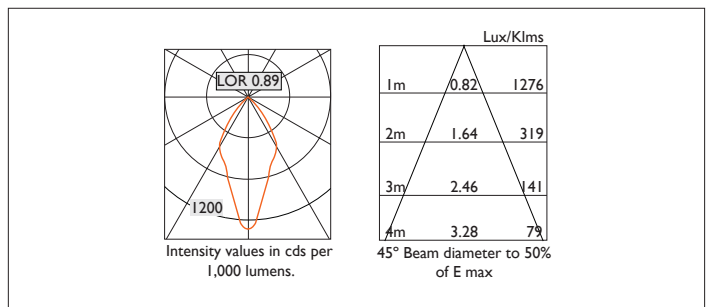

Ambiance L73 Directional

AMBIANCE L73 DIRECTIONAL Round recessed downlighter with standard white ceiling trim and a choice of deep cone reflector finish and beam distribution. 0-25° tilt. Overall diameter 73mm, cut out 67mm diameter. 3 Step MacAdam LED.

Product Number	C0254/*Engine
Lamp Type	3 Step MacAdam LED, Up to 1084 lms
Reflector	White
Beam Angle	45°
Construction	Aluminium / Steel
Ceiling Trim	White RAL 9010
IP	IP20
Control	Driver

Please Note: For lumen output/power, colour temperature and protocols and appropriate Light Engine should also be specified.