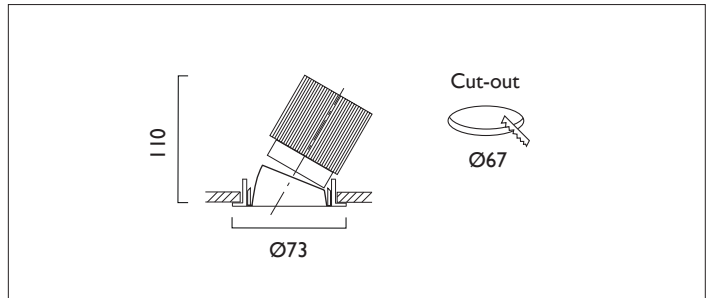

Ambiance L73 Directional

AMBIANCE L73 DIRECTIONAL Round recessed downlighter with standard white ceiling trim and a choice of deep cone reflector finish and beam distribution. 0-25° tilt. Overall diameter 73mm, cut out 67mm diameter. 3 Step MacAdam LED.

Product Number	C0254/*Engine
Lamp Type	3 Step MacAdam LED, Up to 1084 lms
Reflector	White
Beam Angle	45°
Construction	Aluminium / Steel
Ceiling Trim	White RAL 9010
IP	IP20
Control	Driver

Please Note: For lumen output/power, colour temperature and protocols and appropriate Light Engine should also be specified.