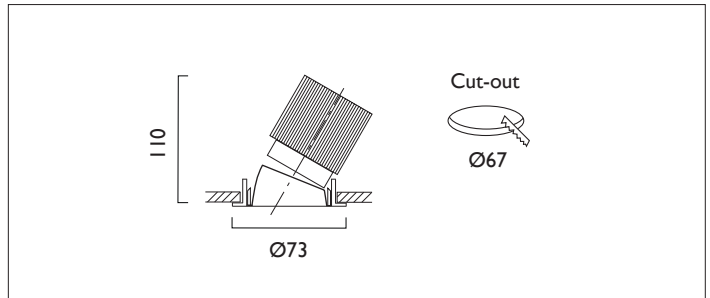

# Ambiance L73 Directional

AMBIANCE L73 DIRECTIONAL Round recessed downlighter with standard white ceiling trim and a choice of deep cone reflector finish and beam distribution. 0-25° tilt. Overall diameter 73mm, cut out 67mm diameter. 3 Step MacAdam LED.

Product Number	C0252/*Engine
Lamp Type	3 Step MacAdam LED, Up to 1084 lms
Reflector	Satin Silver
Beam Angle	45°
Construction	Aluminium / Steel
Ceiling Trim	White RAL 9010
IP	IP20
Control	Driver

Please Note: For lumen output/power, colour temperature and protocols and appropriate Light Engine should also be specified.