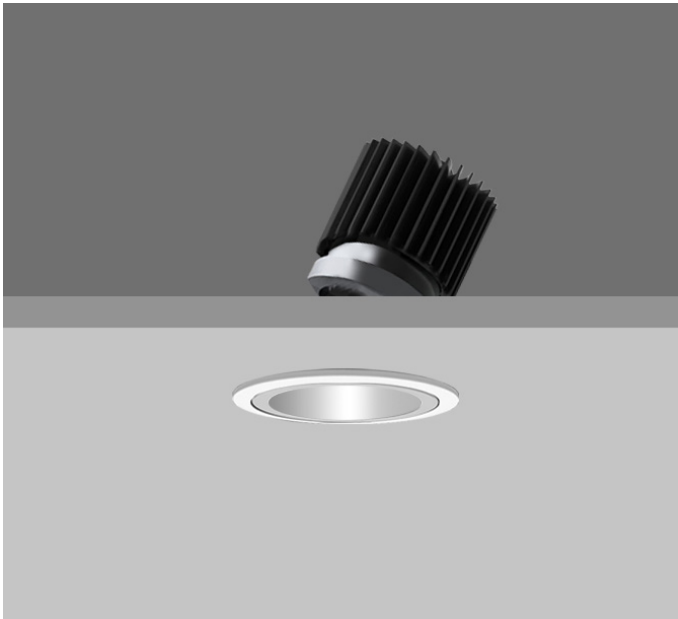

# Ambiance L73 Directional

AMBIANCE L73 DIRECTIONAL Round recessed downlighter with standard white ceiling trim and a choice of deep cone reflector finish and beam distribution. 0-25° tilt. Overall diameter 73mm, cut out 67mm diameter. 3 Step MacAdam LED.

Product Number	C0252/*Engine
Lamp Type	3 Step MacAdam LED, Up to 1084 lms
Reflector	Satin Silver
Beam Angle	45°
Construction	Aluminium / Steel
Ceiling Trim	White RAL 9010
IP	IP20
Control	Driver

Please Note: For lumen output/power, colour temperature and protocols and appropriate Light Engine should also be specified.