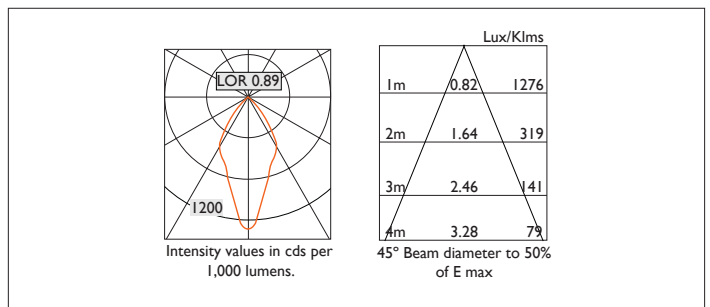

# Ambiance L73 Directional

AMBIANCE L73 DIRECTIONAL Round recessed downlighter with standard white ceiling trim and a choice of deep cone reflector finish and beam distribution. 0-25° tilt. Overall diameter 73mm, cut out 67mm diameter. 3 Step MacAdam LED.

Product Number	C0252/*Engine
Lamp Type	3 Step MacAdam LED, Up to 1084 lms
Reflector	Satin Silver
Beam Angle	45°
Construction	Aluminium / Steel
Ceiling Trim	White RAL 9010
IP	IP20
Control	Driver

Please Note: For lumen output/power, colour temperature and protocols and appropriate Light Engine should also be specified.