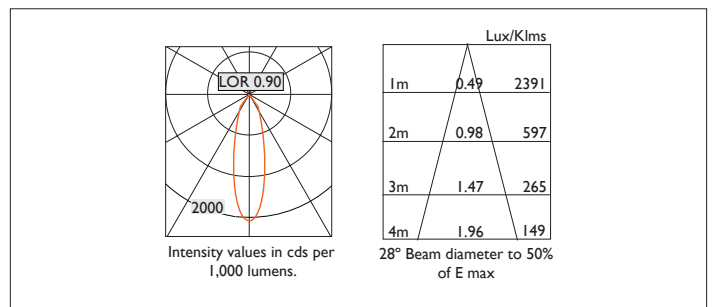

Product Number	C0134/*Engine
Lamp Type	3 Step MacAdam LED, Up to 1084 lms
Reflector	White
Beam Angle	28°
Construction	Aluminium / Steel
Ceiling Trim	White RAL 9010
IP	IP20
Control	Driver

Please Note: For lumen output/power, colour temperature and protocols and appropriate Light Engine should also be specified.