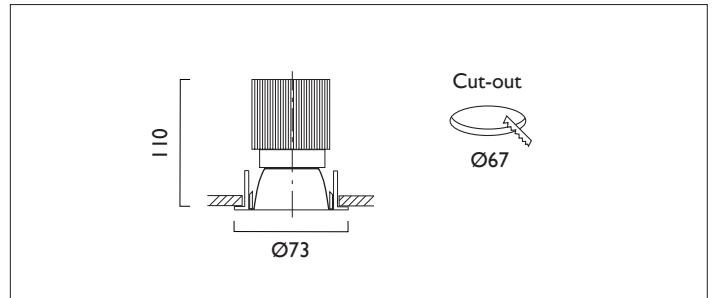

Ambiance L73

AMBIANCE L73 FIXED Round recessed downlighter with standard white ceiling trim and a choice of deep cone reflector finish and beam distribution. Overall diameter 73mm, cut out 67mm diameter. 3 Step MacAdam LED.

Product Number	C0134/*Engine
Lamp Type	3 Step MacAdam LED, Up to 1084 lms
Reflector	White
Beam Angle	28°
Construction	Aluminium / Steel
Ceiling Trim	White RAL 9010
IP	IP20
Control	Driver

Please Note: For lumen output/power, colour temperature and protocols and appropriate Light Engine should also be specified.