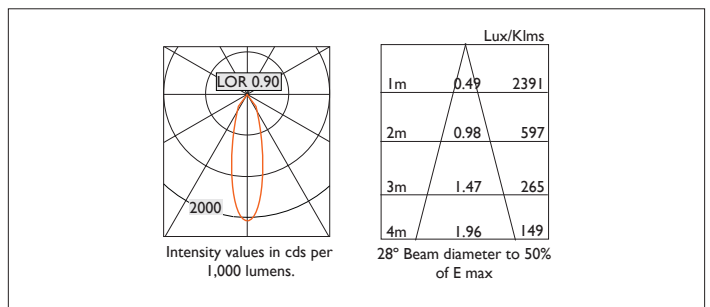

Product Number	C0133/*Engine
Lamp Type	3 Step MacAdam LED, Up to 1084 lms
Reflector	Black
Beam Angle	28°
Construction	Aluminium / Steel
Ceiling Trim	White RAL 9010
IP	IP20
Control	Driver

Please Note: For lumen output/power, colour temperature and protocols and appropriate Light Engine should also be specified.