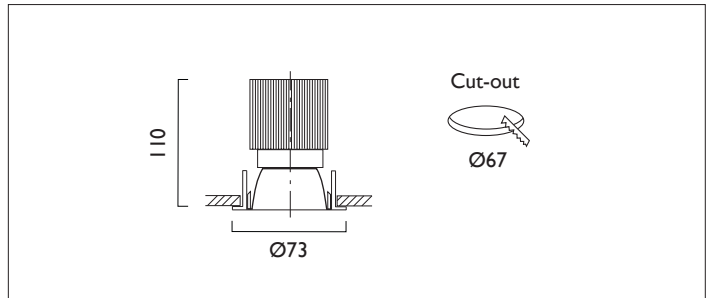

# Ambiance L73

AMBIANCE L73 FIXED Round recessed downlighter with standard white ceiling trim and a choice of deep cone reflector finish and beam distribution. Overall diameter 73mm, cut out 67mm diameter. 3 Step MacAdam LED.

Product Number	C0133/*Engine
Lamp Type	3 Step MacAdam LED, Up to 1084 lms
Reflector	Black
Beam Angle	28°
Construction	Aluminium / Steel
Ceiling Trim	White RAL 9010
IP	IP20
Control	Driver

Please Note: For lumen output/power, colour temperature and protocols and appropriate Light Engine should also be specified.