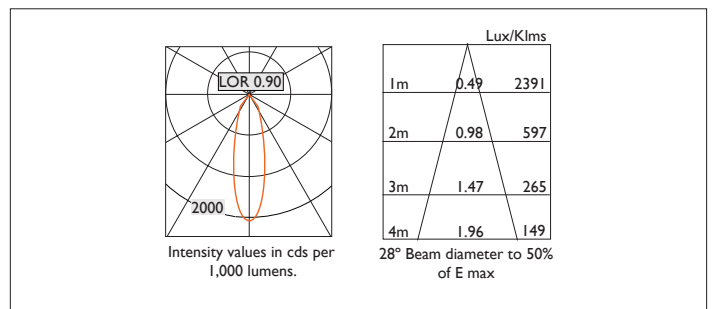

Product Number	C0132/*Engine
Lamp Type	3 step MacAdam LED, Up to 1084 lms
Reflector	Satin Silver
Beam Angle	28°
Construction	Aluminium / Steel
Ceiling Trim	White RAL 9010
IP	IP20
Control	Driver

Please Note: For lumen output/power, colour temperature and protocols and appropriate Light Engine should also be specified.