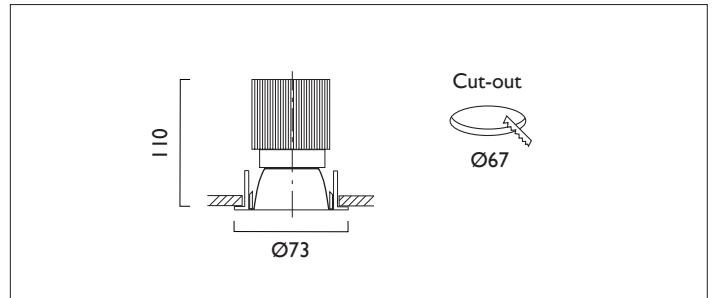

# Ambiance L73

AMBIANCE L73 FIXED Round recessed downlighter with standard white ceiling trim and a choice of deep cone reflector finish and beam distribution. Overall diameter 73mm, cut out 67mm diameter. 3 Step MacAdam LED.

Product Number	C0132/*Engine
Lamp Type	3 step MacAdam LED, Up to 1084 lms
Reflector	Satin Silver
Beam Angle	28°
Construction	Aluminium / Steel
Ceiling Trim	White RAL 9010
IP	IP20
Control	Driver

Please Note: For lumen output/power, colour temperature and protocols and appropriate Light Engine should also be specified.