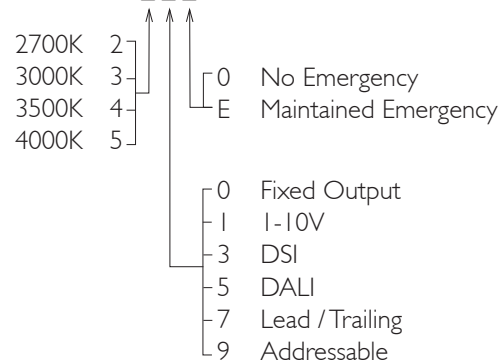

*Light Engine Specification

Xicato XTM L80 50,000 hours >Ra80

07A	---	720 lm	4.5W	160 lm/w	350mA
09A	---	965 lm	6.6W	146 lm/w	500mA
13A	---	1300 lm	9.5W	137 lm/w	700mA
14A	---	1490 lm	10.6W	141 lm/w	500mA
20A	---	2000 lm	15.2W	131 lm/w	700mA