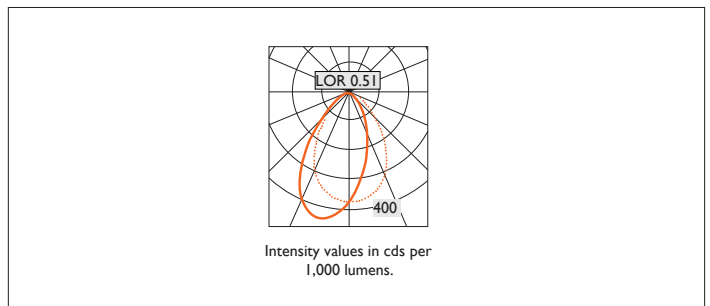

AMBIANCE X100 WALLWASHER

AMBIANCE X100 with Xicato LED recessed wallwasher with deep cone reflector and spread lens, finished in gold, and white ceiling trim. Overall diameter 100mm, cut out 90mm.

For lumen output/power, colour temperature and protocols an appropriate Light Engine should also be specified.