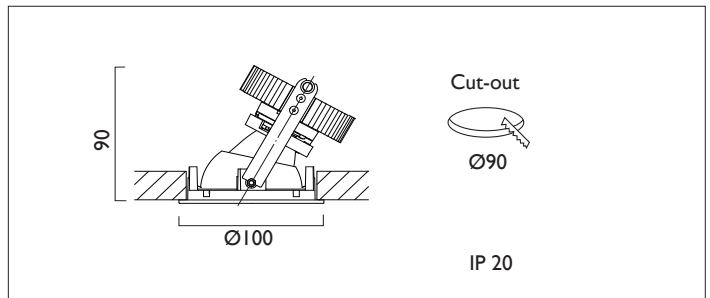

AMBIANCE X100 WALLWASHER

AMBIANCE X100 with Xicato LED recessed wallwasher with deep cone reflector and spread lens, finished in gold, and white ceiling trim. Overall diameter 100mm, cut out 90mm.

For lumen output/power, colour temperature and protocols an appropriate Light Engine should also be specified.

Product Number	C0705/*Light Engine
Lamp Type	Xicato LED, Up to 2000 lumens
Reflector	Gold
Construction	Aluminium / Steel / Glass
Ceiling Trim	White RAL 9010
IP	IP20
Control	Driver

Please Note: For lumen output/power, colour temperature and protocols and appropriate Light Engine should also be specified.