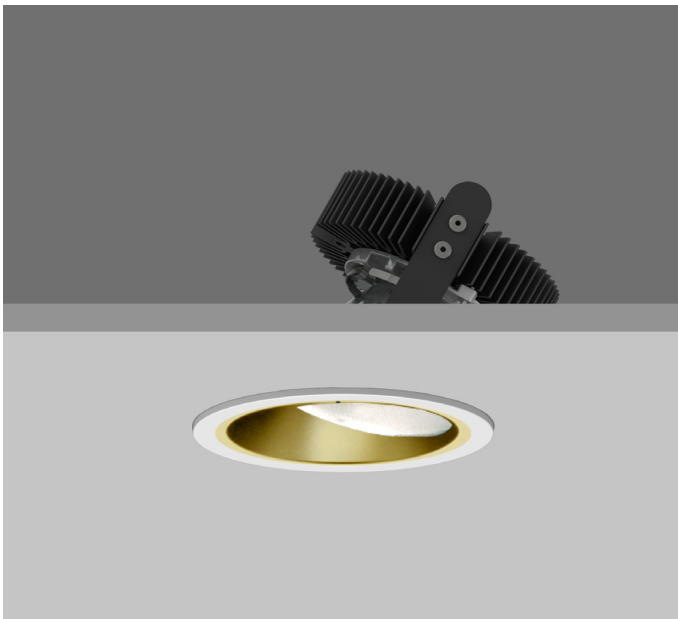

AMBIANCE X100 WALLWASHER

AMBIANCE X100 with Xicato LED recessed wallwasher with deep cone reflector and spread lens, finished in gold, and white ceiling trim. Overall diameter 100mm, cut out 90mm.

For lumen output/power, colour temperature and protocols an appropriate Light Engine should also be specified.

Product Number	C0705/*Light Engine
Lamp Type	Xicato LED, Up to 2000 lumens
Reflector	Gold
Construction	Aluminium / Steel / Glass
Ceiling Trim	White RAL 9010
IP	IP20
Control	Driver

Please Note: For lumen output/power, colour temperature and protocols and appropriate Light Engine should also be specified.

*Light Engine Specification

Xicato XTM L80 50,000 hours >Ra80

07A	---	720 lm	4.5W	160 lm/w	350mA
09A	---	965 lm	6.6W	146 lm/w	500mA
13A	---	1300 lm	9.5W	137 lm/w	700mA
14A	---	1490 lm	10.6W	141 lm/w	500mA
20A	---	2000 lm	15.2W	131 lm/w	700mA