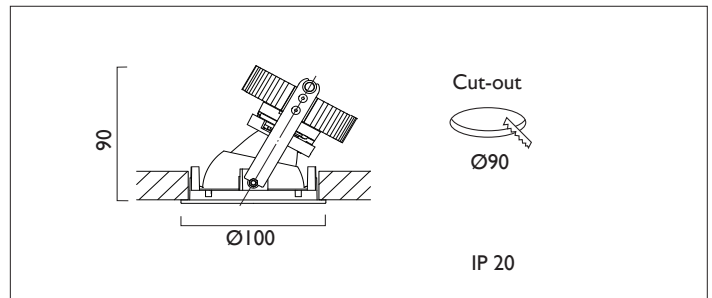

AMBIANCE X100 WALLWASHER

AMBIANCE X100 with Xicato LED recessed wallwasher with deep cone reflector and spread lens, finished in white, and white ceiling trim. Overall diameter 100mm, cut out 90mm.

For lumen output/power, colour temperature and protocols an appropriate Light Engine should also be specified.

| | |
|----------------|-------------------------------|
| Product Number | C0704/*Light Engine |
| Lamp Type | Xicato LED, Up to 2000 lumens |
| Reflector | White |
| Construction | Aluminium / Steel / Glass |
| Ceiling Trim | White RAL 9010 |
| IP | IP20 |
| Control | Driver |