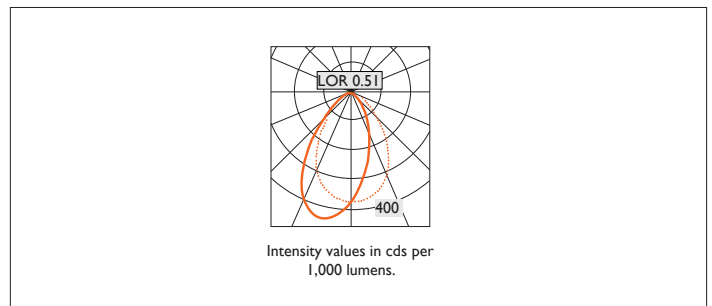

AMBIANCE X100 WALLWASHER

AMBIANCE X100 with Xicato LED recessed wallwasher with deep cone reflector and spread lens, finished in white, and white ceiling trim. Overall diameter 100mm, cut out 90mm.

For lumen output/power, colour temperature and protocols an appropriate Light Engine should also be specified.