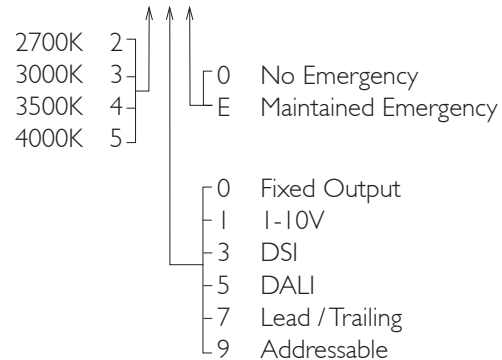

*Light Engine Specification

Xicato XTM L80 50,000 hours >Ra80

07A	---	720 lm	4.5W	160 lm/w	350mA
09A	---	965 lm	6.6W	146 lm/w	500mA
13A	---	1300 lm	9.5W	137 lm/w	700mA
14A	---	1490 lm	10.6W	141 lm/w	500mA
20A	---	2000 lm	15.2W	131 lm/w	700mA