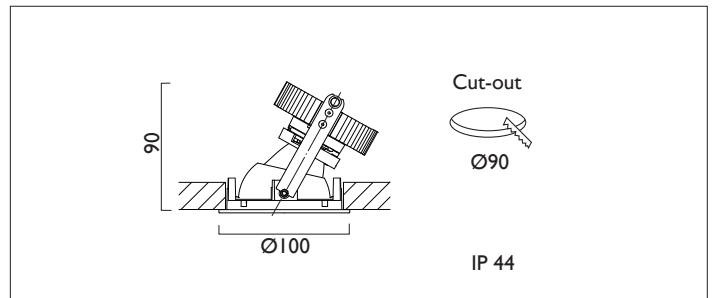

# AMBIANCE X100 DIRECTIONAL IP44

AMBIANCE X100 with Xicato LED recessed directional downlighter with deep cone reflector finished in white, with clear glass cover and white ceiling trim. Adjustable 0-30° tilt. Lockable. Overall diameter 100mm, cut out 90mm.

For lumen output/power, colour temperature and protocols an appropriate Light Engine should also be specified.

Product Number	C0664/*Light Engine
Lamp Type	Xicato LED, Up to 2000 lumens
Reflector	White
Beam Angle	60°
Construction	Aluminium / Steel / Glass
Ceiling Trim	White RAL 9010
IP	IP44
Control	Driver