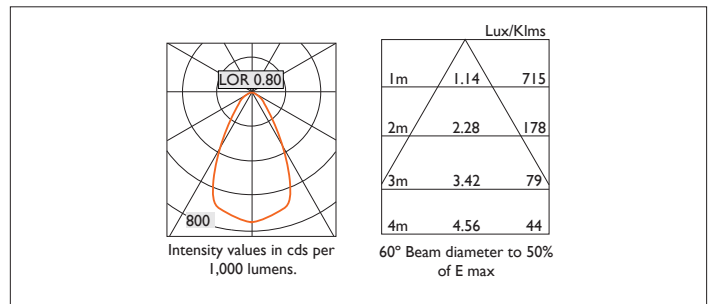

# AMBIANCE X100 DIRECTIONAL IP44

AMBIANCE X100 with Xicato LED recessed directional downlighter with deep cone reflector finished in white, with clear glass cover and white ceiling trim. Adjustable 0-30° tilt. Lockable. Overall diameter 100mm, cut out 90mm.

For lumen output/power, colour temperature and protocols an appropriate Light Engine should also be specified.

Product Number	C0664/*Light Engine
Lamp Type	Xicato LED, Up to 2000 lumens
Reflector	White
Beam Angle	60°
Construction	Aluminium / Steel / Glass
Ceiling Trim	White RAL 9010
IP	IP44
Control	Driver

### \*Light Engine Specification

Xicato XTM L80 50,000 hours >Ra80

07A	720 lm	4.5W	160 lm/w	350mA
09A	965 lm	6.6W	146 lm/w	500mA
13A	1300 lm	9.5W	137 lm/w	700mA
14A	1490 lm	10.6W	141 lm/w	500mA
20A	2000 lm	15.2W	131 lm/w	700mA