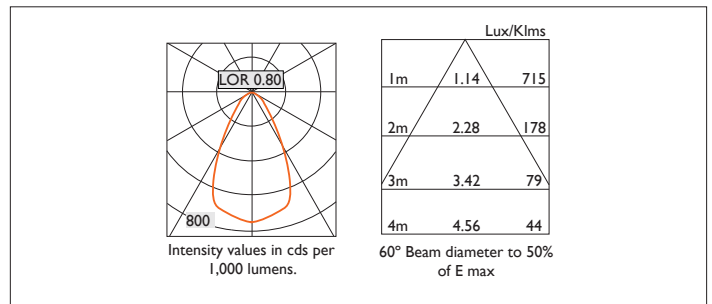

AMBIANCE X100 DIRECTIONAL IP44

AMBIANCE X100 with Xicato LED recessed directional downlighter with deep cone reflector finished in satin silver, with clear glass cover and white ceiling trim. Adjustable 0-30° tilt. Lockable. Overall diameter 100mm, cut out 90mm.

For lumen output/power, colour temperature and protocols an appropriate Light Engine should also be specified.

Product Number	C0662/*Light Engine
Lamp Type	Xicato LED, Up to 2000 lumens
Reflector	Satin Silver
Beam Angle	60°
Construction	Aluminium / Steel / Glass
Ceiling Trim	White RAL 9010
IP	IP44
Control	Driver

Please Note: For lumen output/power, colour temperature and protocols and appropriate Light Engine should also be specified.

*Light Engine Specification

Xicato XTM L80 50,000 hours >Ra80

07A	720 lm	4.5W	160 lm/w	350mA
09A	965 lm	6.6W	146 lm/w	500mA
13A	1300 lm	9.5W	137 lm/w	700mA
14A	1490 lm	10.6W	141 lm/w	500mA
20A	2000 lm	15.2W	131 lm/w	700mA