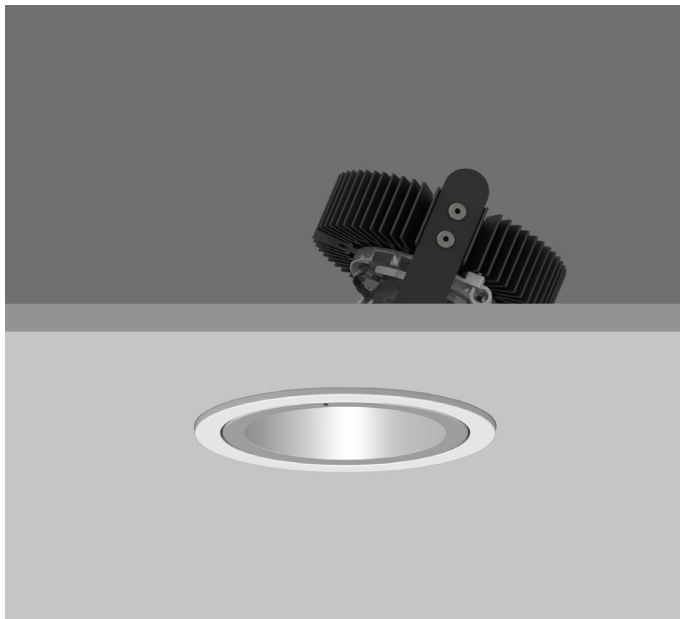

AMBIANCE X100 DIRECTIONAL IP44

AMBIANCE X100 with Xicato LED recessed directional downlighter with deep cone reflector finished in satin silver, with clear glass cover and white ceiling trim. Adjustable 0-30° tilt. Lockable. Overall diameter 100mm, cut out 90mm.

For lumen output/power, colour temperature and protocols an appropriate Light Engine should also be specified.

Product Number	C0662/*Light Engine
Lamp Type	Xicato LED, Up to 2000 lumens
Reflector	Satin Silver
Beam Angle	60°
Construction	Aluminium / Steel / Glass
Ceiling Trim	White RAL 9010
IP	IP44
Control	Driver