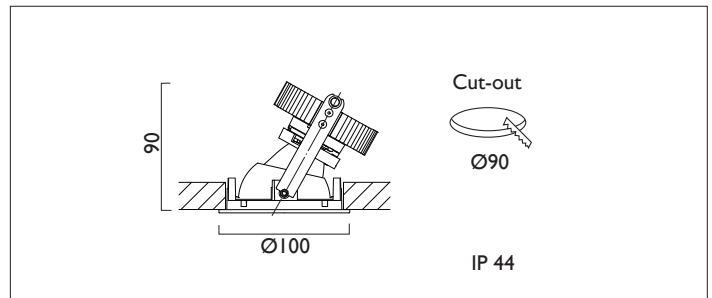

AMBIANCE X100 DIRECTIONAL IP44

AMBIANCE X100 with Xicato LED recessed directional downlighter with deep cone reflector finished in satin silver, with clear glass cover and white ceiling trim. Adjustable 0-30° tilt. Lockable. Overall diameter 100mm, cut out 90mm.

For lumen output/power, colour temperature and protocols an appropriate Light Engine should also be specified.

Product Number	C0662/*Light Engine
Lamp Type	Xicato LED, Up to 2000 lumens
Reflector	Satin Silver
Beam Angle	60°
Construction	Aluminium / Steel / Glass
Ceiling Trim	White RAL 9010
IP	IP44
Control	Driver