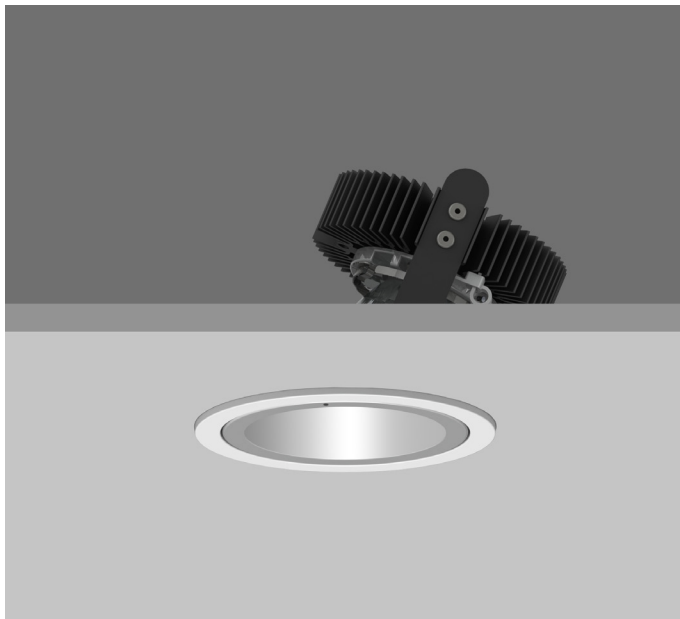

AMBIANCE X100 DIRECTIONAL IP44

AMBIANCE X100 with Xicato LED recessed directional downlighter with deep cone reflector finished in satin silver, with clear cover glass and white ceiling trim. Adjustable 0-30° tilt. Lockable. Overall diameter 100mm, cut out 90mm.

For lumen output/power, colour temperature and protocols an appropriate Light Engine should also be specified.

Product Number	C0642/*Light Engine
Lamp Type	Xicato LED, Up to 2000 lumens
Reflector	Satin Silver
Beam Angle	40°
Construction	Aluminium / Steel / Glass
Ceiling Trim	White RAL 9010
IP	IP44
Control	Driver