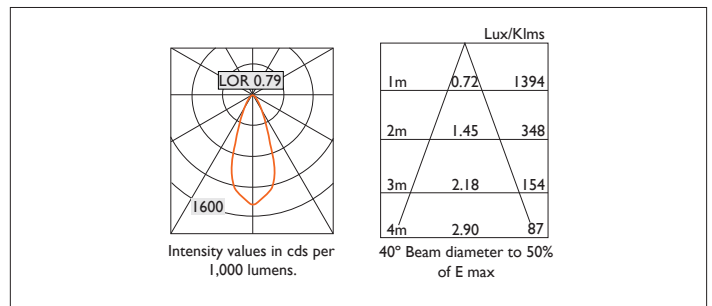

AMBIANCE X100 DIRECTIONAL IP44

AMBIANCE X100 with Xicato LED recessed directional downlighter with deep cone reflector finished in satin silver, with clear cover glass and white ceiling trim. Adjustable 0-30° tilt. Lockable. Overall diameter 100mm, cut out 90mm.

For lumen output/power, colour temperature and protocols an appropriate Light Engine should also be specified.

Product Number	C0642/*Light Engine
Lamp Type	Xicato LED, Up to 2000 lumens
Reflector	Satin Silver
Beam Angle	40°
Construction	Aluminium / Steel / Glass
Ceiling Trim	White RAL 9010
IP	IP44
Control	Driver