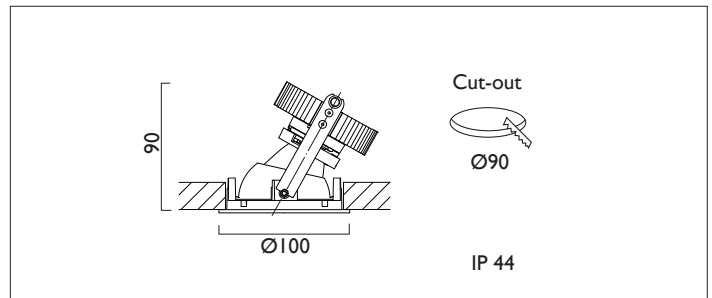

AMBIANCE X100 DIRECTIONAL IP44

AMBIANCE X100 with Xicato LED recessed directional downlighter with deep cone reflector finished in satin silver, with clear cover glass and white ceiling trim. Adjustable 0-30° tilt. Lockable. Overall diameter 100mm, cut out 90mm.

For lumen output/power, colour temperature and protocols an appropriate Light Engine should also be specified.

Product Number	C0642/*Light Engine
Lamp Type	Xicato LED, Up to 2000 lumens
Reflector	Satin Silver
Beam Angle	40°
Construction	Aluminium / Steel / Glass
Ceiling Trim	White RAL 9010
IP	IP44
Control	Driver