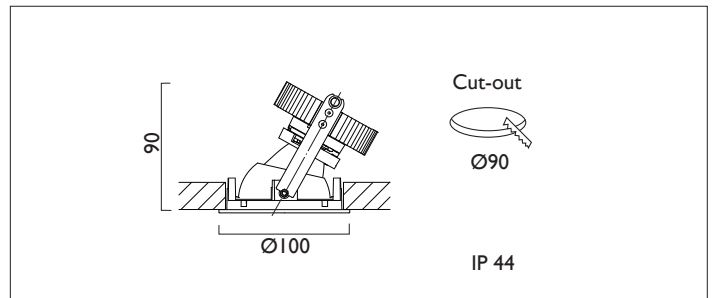

AMBIANCE X100 DIRECTIONAL IP44

AMBIANCE X100 with Xicato LED recessed directional downlighter with deep cone reflector finished in specular silver; with clear glass cover and white ceiling trim. Adjustable 0-30° tilt. Lockable. Overall diameter 100mm, cut out 90mm.

For lumen output/power, colour temperature and protocols an appropriate Light Engine should also be specified.

Product Number	C0661/*Light Engine
Lamp Type	Xicato LED, Up to 2000 lumens
Reflector	Specular Silver
Beam Angle	60°
Construction	Aluminium / Steel / Glass
Ceiling Trim	White RAL 9010
IP	IP44
Control	Driver