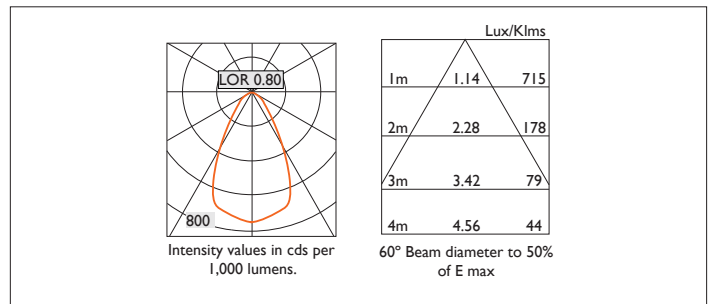

AMBIANCE X100 DIRECTIONAL IP44

AMBIANCE X100 with Xicato LED recessed directional downlighter with deep cone reflector finished in specular silver; with clear glass cover and white ceiling trim. Adjustable 0-30° tilt. Lockable. Overall diameter 100mm, cut out 90mm.

For lumen output/power, colour temperature and protocols an appropriate Light Engine should also be specified.

Product Number	C0661/*Light Engine
Lamp Type	Xicato LED, Up to 2000 lumens
Reflector	Specular Silver
Beam Angle	60°
Construction	Aluminium / Steel / Glass
Ceiling Trim	White RAL 9010
IP	IP44
Control	Driver

Please Note: For lumen output/power, colour temperature and protocols and appropriate Light Engine should also be specified.

*Light Engine Specification

Xicato XTM L80 50,000 hours >Ra80

07A	720 lm	4.5W	160 lm/w	350mA
09A	965 lm	6.6W	146 lm/w	500mA
13A	1300 lm	9.5W	137 lm/w	700mA
14A	1490 lm	10.6W	141 lm/w	500mA
20A	2000 lm	15.2W	131 lm/w	700mA