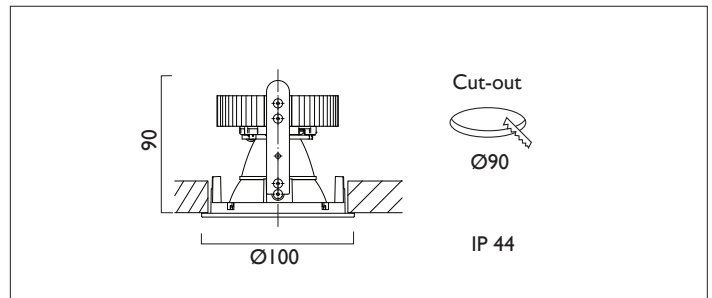

AMBIANCE X100 IP44

AMBIANCE X100 with Xicato LED recessed downlighter with deep cone reflector finished in black, with clear glass cover and white ceiling trim. Overall diameter 100mm, cut out 90mm.

For lumen output/power, colour temperature and protocols an appropriate Light Engine should also be specified.

Product Number	C0463/*Light Engine
Lamp Type	Xicato LED, Up to 2000 lumens
Reflector	Black
Beam Angle	60°
Construction	Aluminium / Steel / Glass
Ceiling Trim	White RAL 9010
IP	IP44
Control	Driver

Please Note: For lumen output/power, colour temperature and protocols and appropriate Light Engine should also be specified.