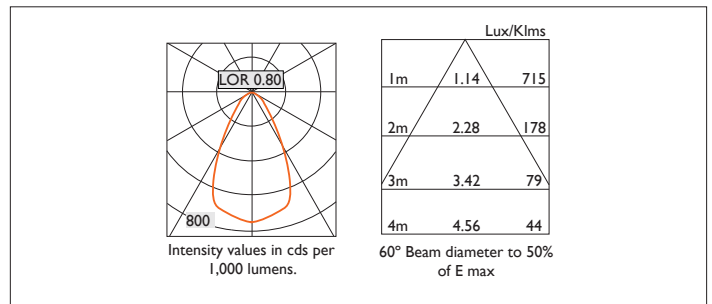

AMBIANCE X100 IP44

AMBIANCE X100 with Xicato LED recessed downlighter with deep cone reflector finished in black, with clear glass cover and white ceiling trim. Overall diameter 100mm, cut out 90mm.

For lumen output/power, colour temperature and protocols an appropriate Light Engine should also be specified.

Product Number	C0463/*Light Engine
Lamp Type	Xicato LED, Up to 2000 lumens
Reflector	Black
Beam Angle	60°
Construction	Aluminium / Steel / Glass
Ceiling Trim	White RAL 9010
IP	IP44
Control	Driver

Please Note: For lumen output/power, colour temperature and protocols and appropriate Light Engine should also be specified.

*Light Engine Specification

Xicato XTM L80 50,000 hours >Ra80

07A	720 lm	4.5W	160 lm/w	350mA
09A	965 lm	6.6W	146 lm/w	500mA
13A	1300 lm	9.5W	137 lm/w	700mA
14A	1490 lm	10.6W	141 lm/w	500mA
20A	2000 lm	15.2W	131 lm/w	700mA