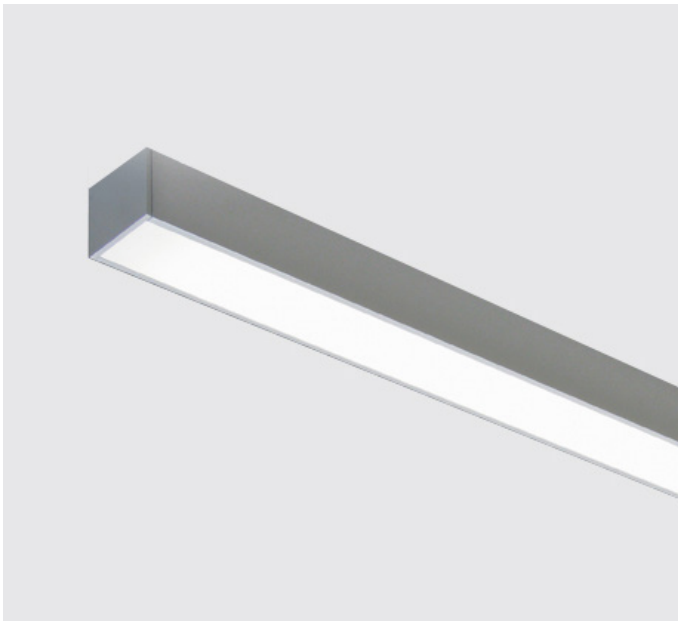

LIGHTLINE LED 60

SURFACE / PENDANT

LIGHTLINE LED 60 can be surface mounted or suspended from the ceiling. It consists of an aluminium extruded profile constructed as individual modules in various chassis lengths, which come complete with integral or remote driver. Optical control is provided by a clip in opal diffuser.

Product Number	L8205
Lamp Type	LED, 5650 lumens, 3000K, Ra>80, 39W
Construction	Aluminium / Steel / Plastic
Diffuser	Opal
Ceiling Trim	White RAL 9010
IP	IP40
Control	Remote Driver

EN 60598-1
WEE/AE0290TY