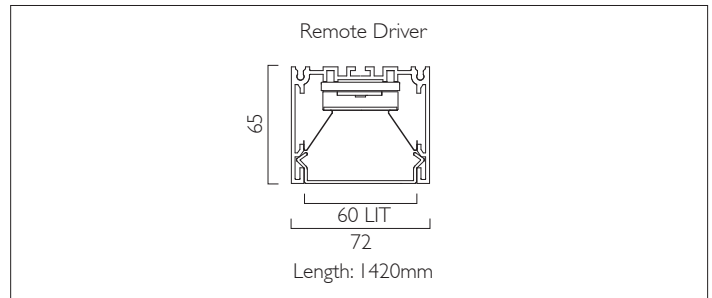

LIGHTLINE LED 60

SURFACE / PENDANT

LIGHTLINE LED 60 can be surface mounted or suspended from the ceiling. It consists of an aluminium extruded profile constructed as individual modules in various chassis lengths, which come complete with integral or remote driver. Optical control is provided by a clip in opal diffuser.

Product Number	L8205
Lamp Type	LED, 5650 lumens, 3000K, Ra>80, 39W
Construction	Aluminium / Steel / Plastic
Diffuser	Opal
Ceiling Trim	White RAL 9010
IP	IP40
Control	Remote Driver

EN 60598-1
WEE/AE0290TY