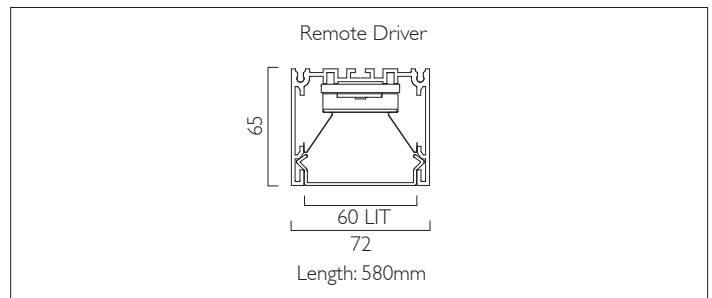

LIGHTLINE LED 60

SURFACE / PENDANT

LIGHTLINE LED 60 can be surface mounted or suspended from the ceiling. It consists of an aluminium extruded profile constructed as individual modules in various chassis lengths, which come complete with integral or remote driver. Optical control is provided by a clip in opal diffuser.

Product Number	L8102
Lamp Type	LED, 1280 lumens, 4000K, Ra>80, 8.6W
Construction	Aluminium / Steel / Plastic
Diffuser	Opal
Ceiling Trim	White RAL 9010
IP	IP40
Control	Remote Driver

EN 60598-1
WEE/AE0290TY