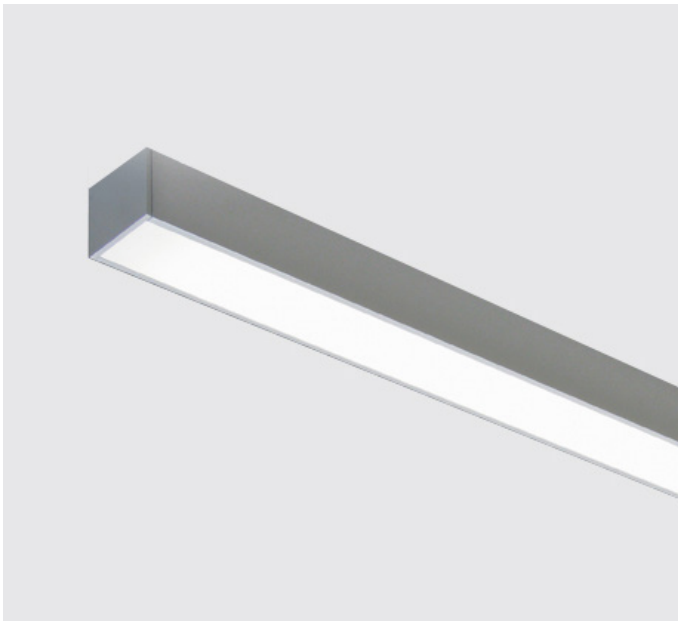

LIGHTLINE LED 60

SURFACE / PENDANT

LIGHTLINE LED 60 can be surface mounted or suspended from the ceiling. It consists of an aluminium extruded profile constructed as individual modules in various chassis lengths, which come complete with integral or remote driver. Optical control is provided by a clip in opal diffuser.

Product Number	L8102
Lamp Type	LED, 1280 lumens, 4000K, Ra>80, 8.6W
Construction	Aluminium / Steel / Plastic
Diffuser	Opal
Ceiling Trim	White RAL 9010
IP	IP40
Control	Remote Driver

EN 60598-1
WEE/AE0290TY