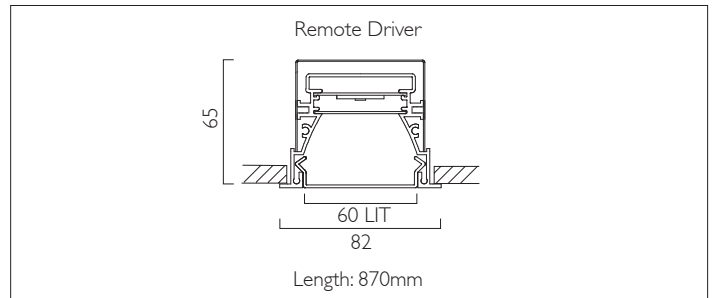

LIGHTLINE LED 60

RECESSED WITH TRIM

LIGHTLINE LED 60 recessed with trim is suitable for recess mounting in most ceiling types. It consists of an aluminium extruded profile with white RAL 9010 ceiling trim.

Constructed as individual modules in various chassis lengths, which come complete with remote driver. Optical control is provided by a clip in opal diffuser.

Product Number	L8703
Lamp Type	LED, 3510 lumens, 4000K, Ra>80, 23.4W
Construction	Aluminium / Steel / Plastic
Diffuser	Opal
Ceiling Trim	White RAL 9010
IP	IP40
Control	Remote Driver