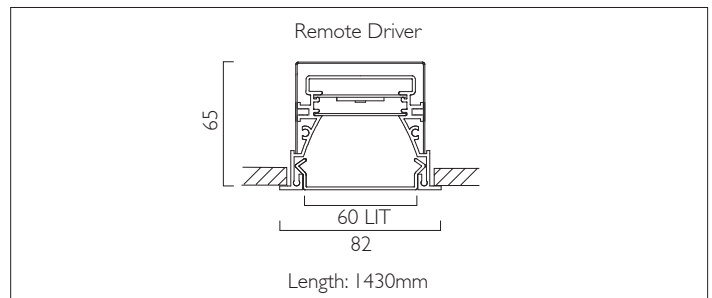

LIGHTLINE LED 60

RECESSED WITH TRIM

LIGHTLINE LED 60 recessed with trim is suitable for recess mounting in most ceiling types. It consists of an aluminium extruded profile with white RAL 9010 ceiling trim.

Constructed as individual modules in various chassis lengths, which come complete with remote driver. Optical control is provided by a clip in opal diffuser.

Product Number	L8605
Lamp Type	LED, 5650 lumens, 3000K, Ra>80, 39W
Construction	Aluminium / Steel / Plastic
Diffuser	Opal
Ceiling Trim	White RAL 9010
IP	IP40
Control	Remote Driver