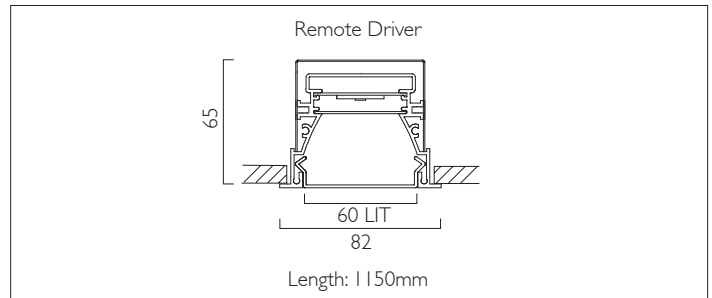

LIGHTLINE LED 60

RECESSED WITH TRIM

LIGHTLINE LED 60 recessed with trim is suitable for recess mounting in most ceiling types. It consists of an aluminium extruded profile with white RAL 9010 ceiling trim.

Constructed as individual modules in various chassis lengths, which come complete with remote driver. Optical control is provided by a clip in opal diffuser.

Product Number	L8604
Lamp Type	LED, 4520 lumens, 3000K, Ra>80, 31.2W
Construction	Aluminium / Steel / Plastic
Diffuser	Opal
Ceiling Trim	White RAL 9010
IP	IP40
Control	Remote Driver