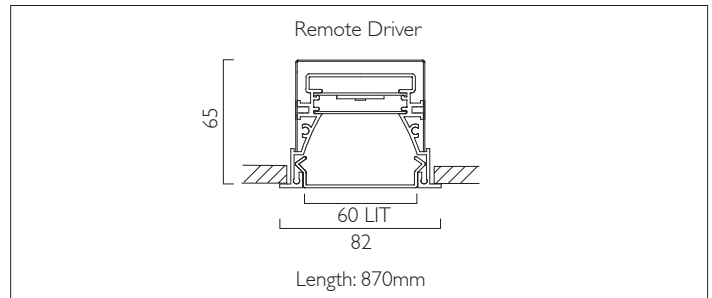

LIGHTLINE LED 60

RECESSED WITH TRIM

LIGHTLINE LED 60 recessed with trim is suitable for recess mounting in most ceiling types. It consists of an aluminium extruded profile with white RAL 9010 ceiling trim.

Constructed as individual modules in various chassis lengths, which come complete with remote driver. Optical control is provided by a clip in opal diffuser.

Product Number	L8403
Lamp Type	LED, 1860 lumens, 3000K, Ra>80, 12.9W
Construction	Aluminium / Steel / Plastic
Diffuser	Opal
Ceiling Trim	White RAL 9010
IP	IP40
Control	Remote Driver